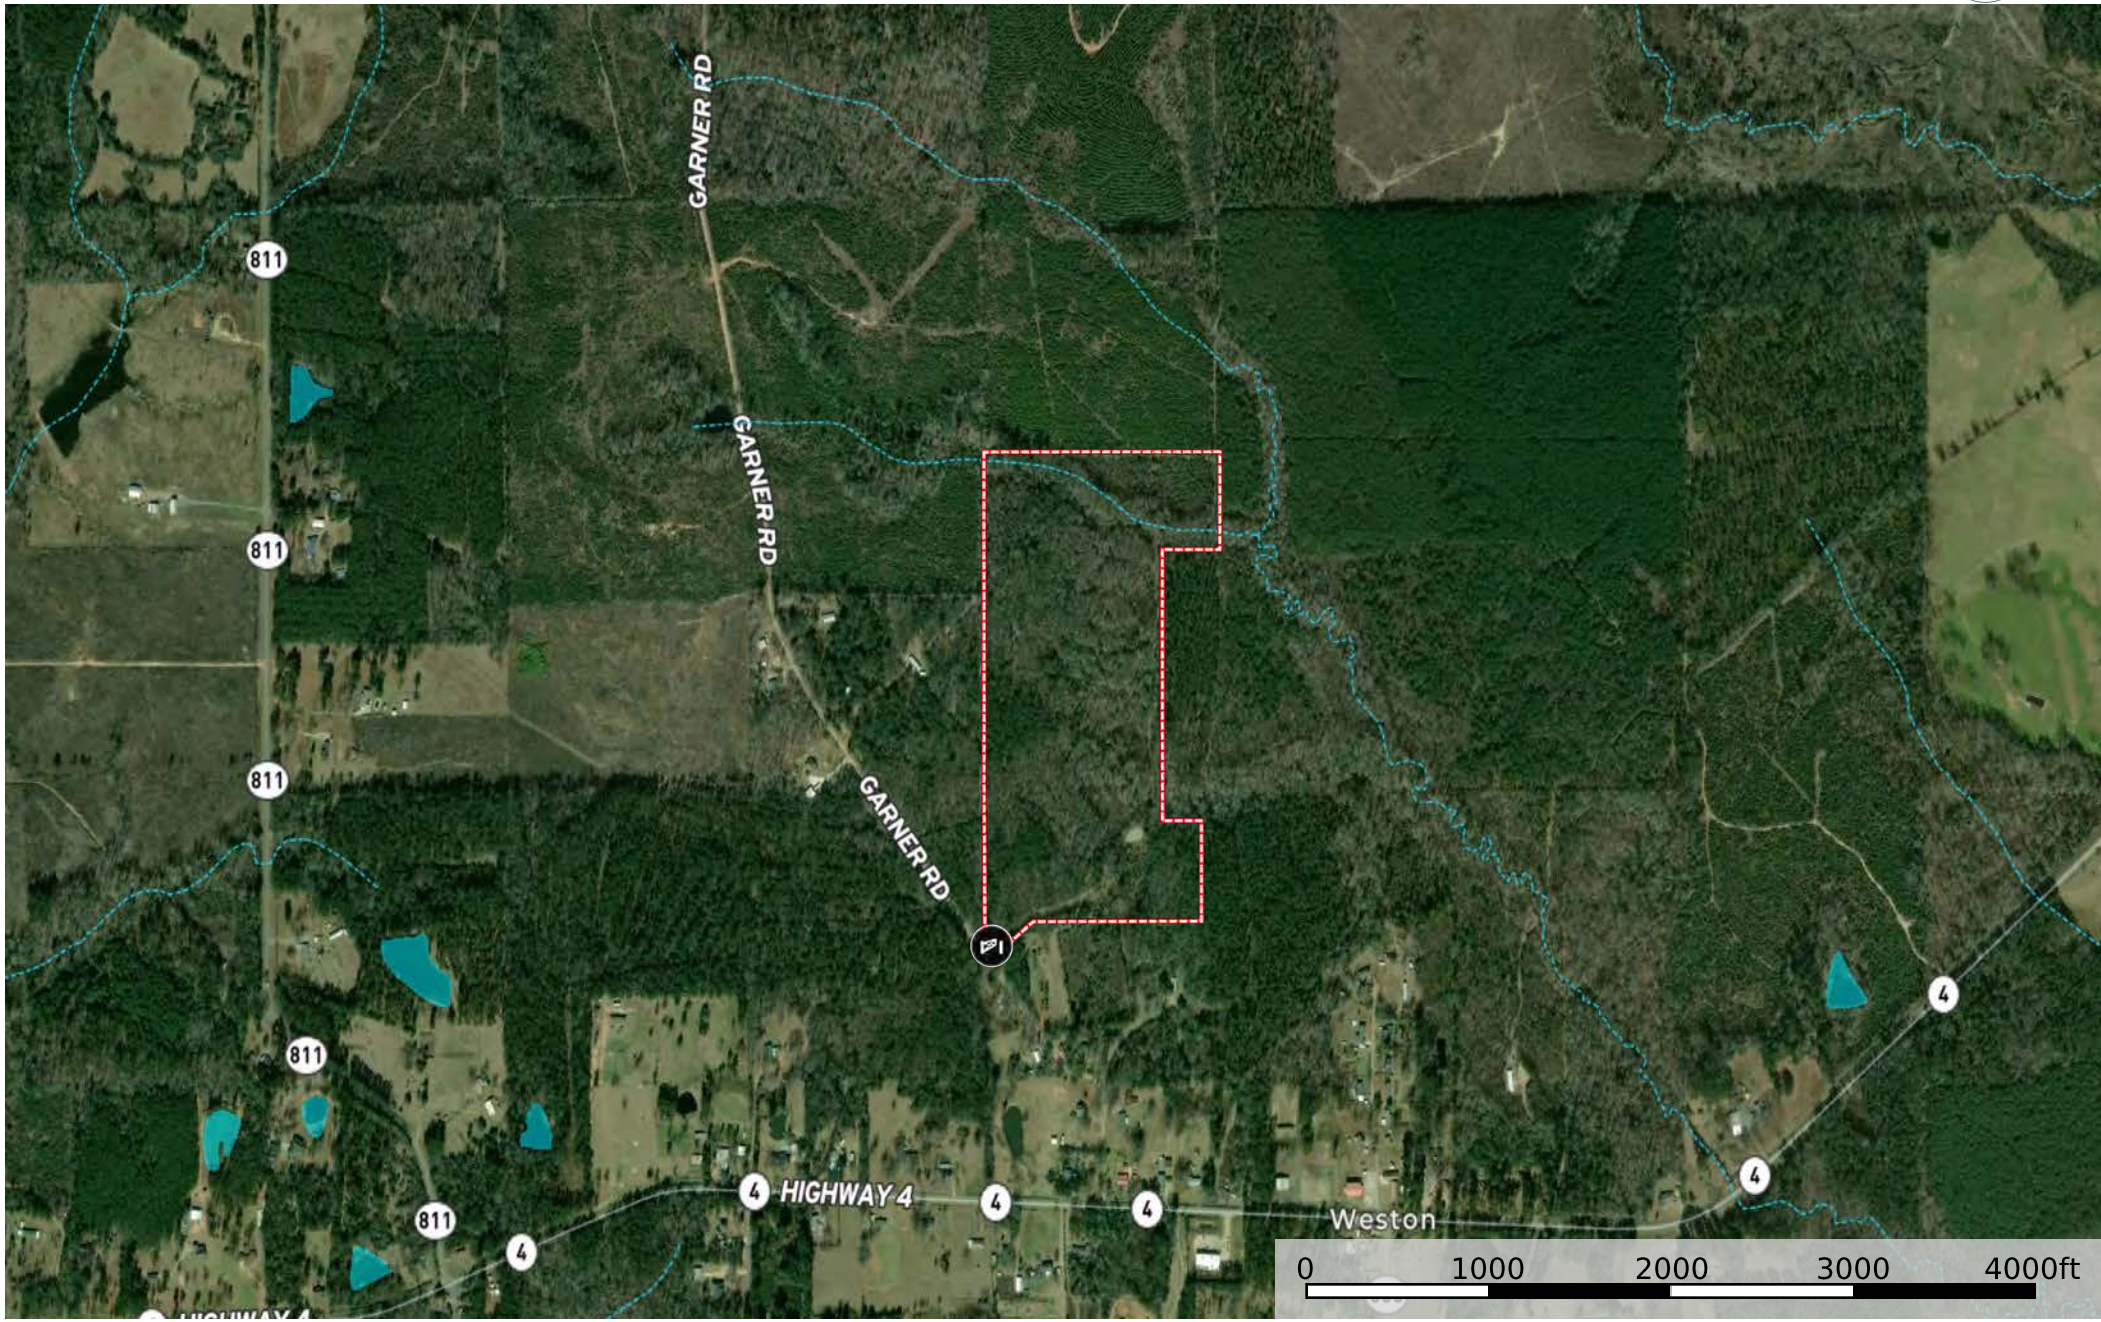

# Bowman - Weston North

Louisiana, AC +/-

Boundary

Gate Boundary

- Gate
- Boundary
- Stream, Intermittent
- River/Creek
- Water Body

Gate Boundary