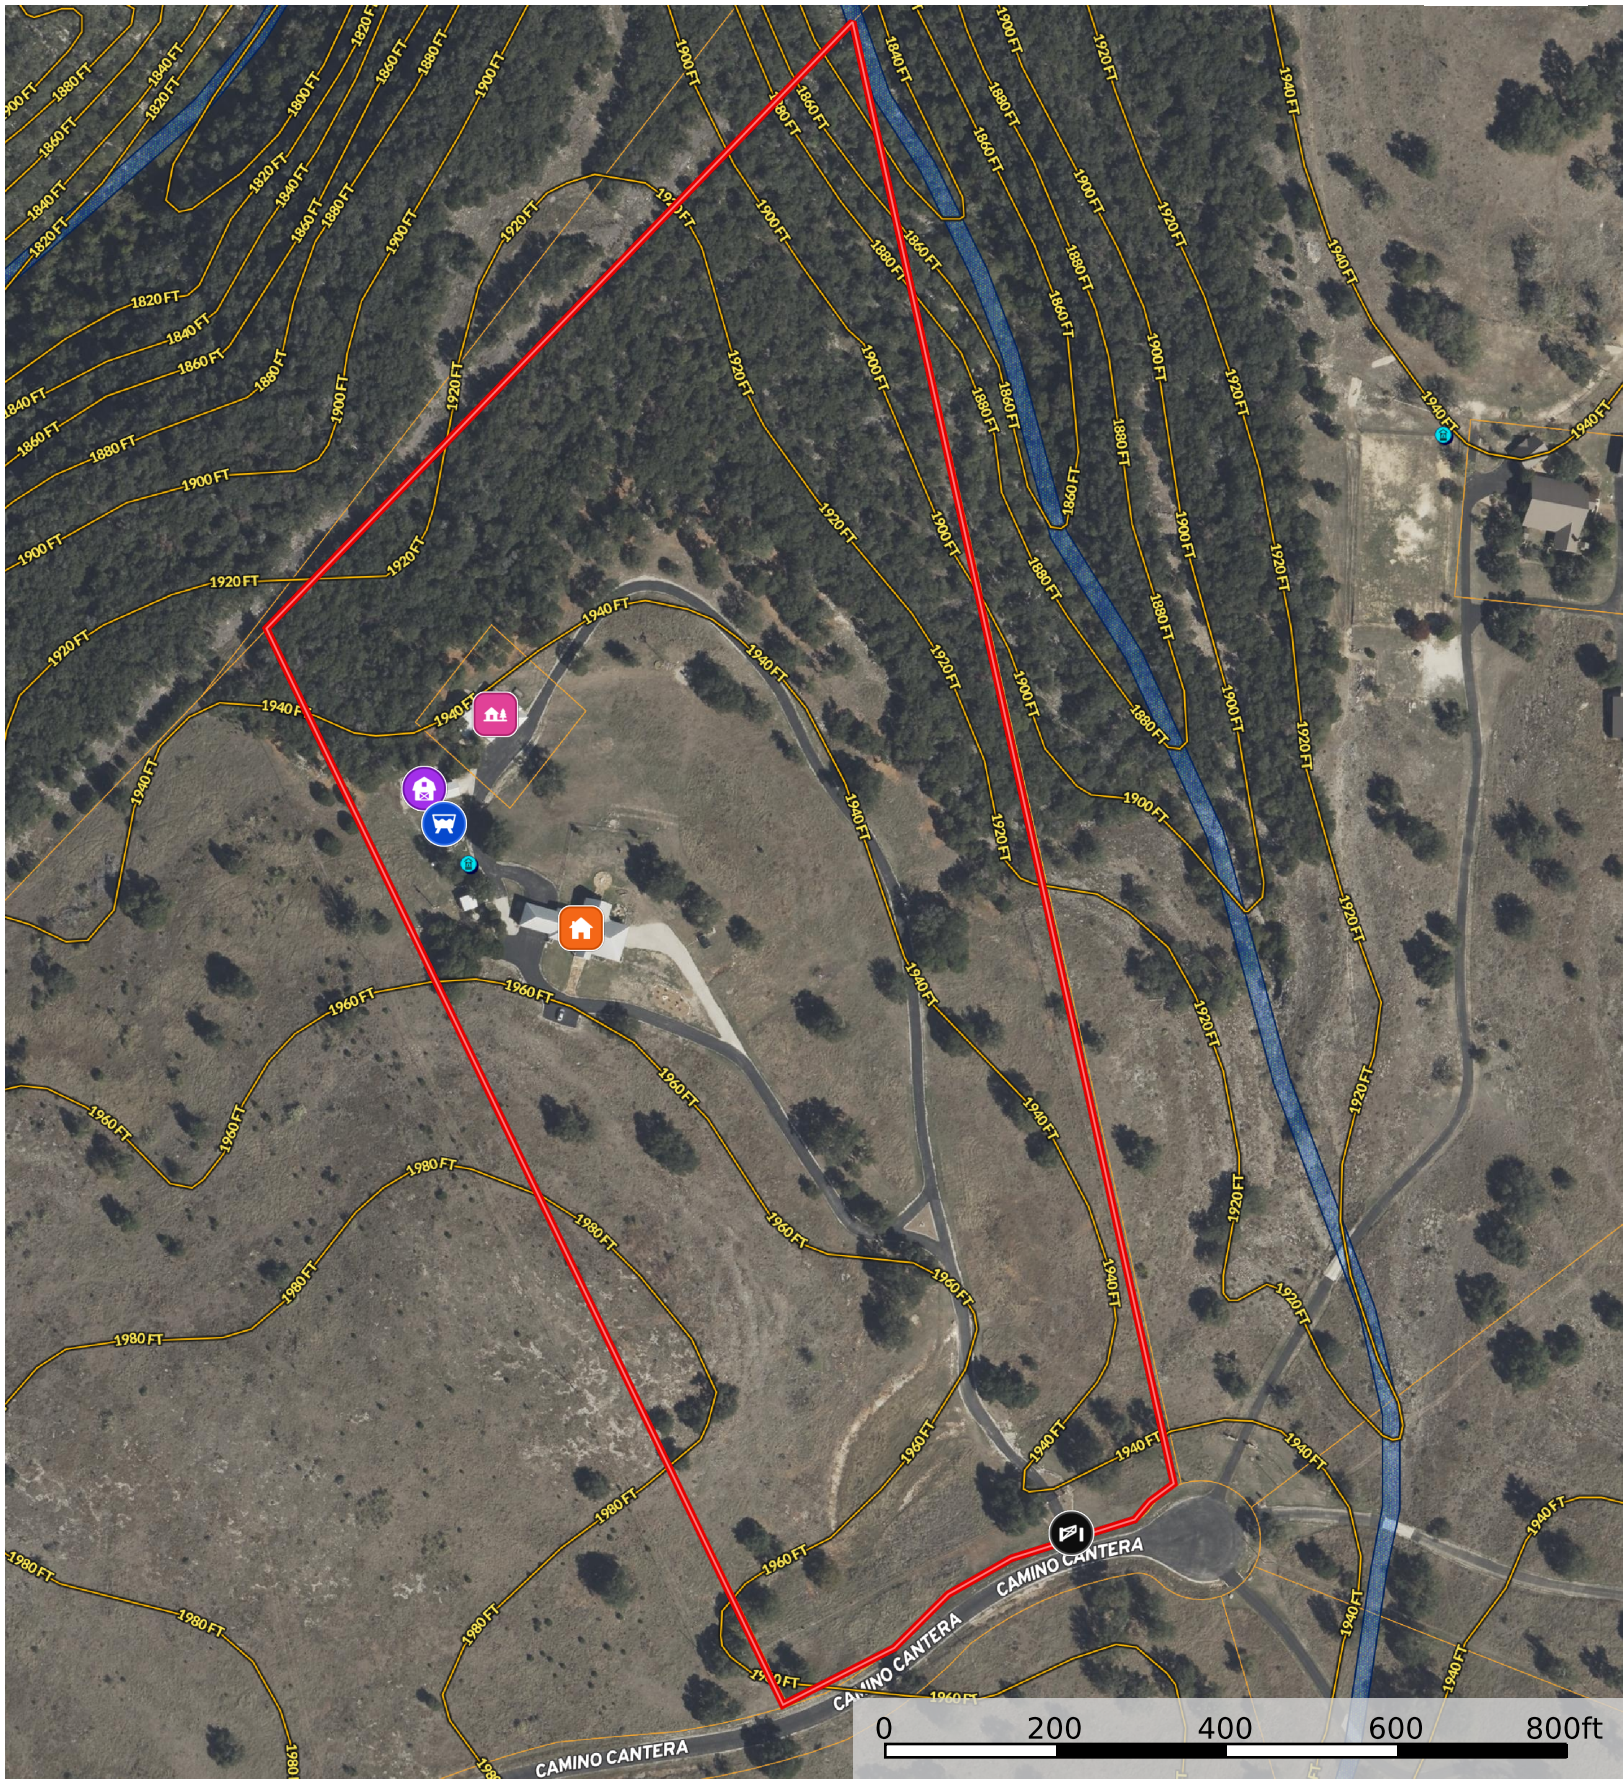

830 Camino Cantera

Kendall County, Texas, 25.6 AC +/-

Water Storage Tank	Barn	Cabin	House	Gate	Boundary	Wetlands	Riparian	Water Wells
--------------------	------	-------	-------	------	----------	----------	----------	-------------