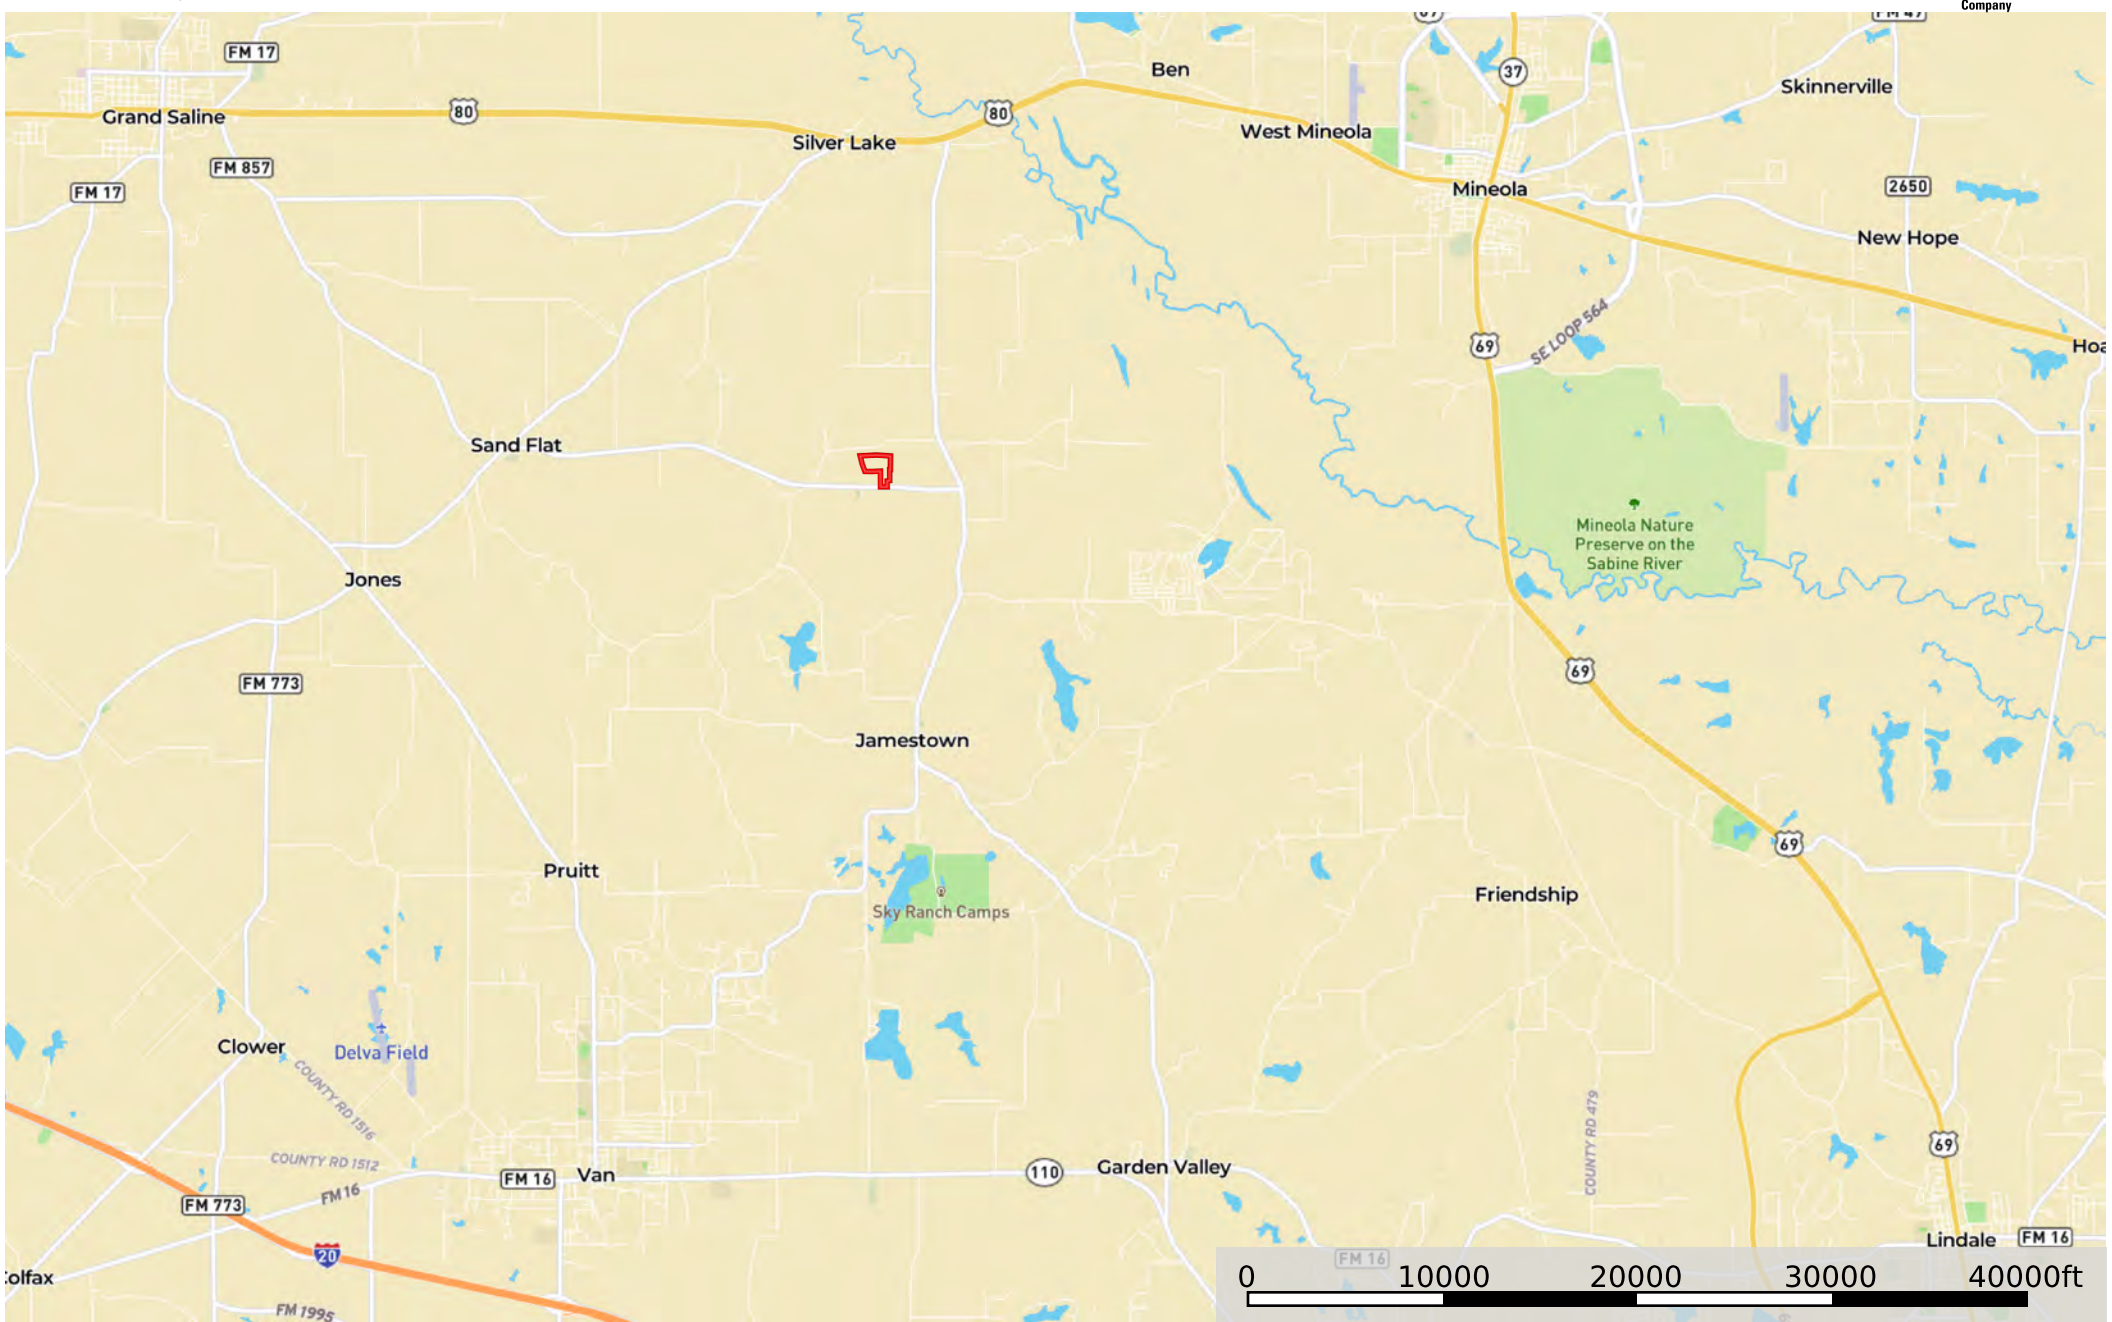

# Grand Saline TX Land for Sale Smith County Dodds Land

Smith County, Texas, 35.7657 AC +/-

Boundary