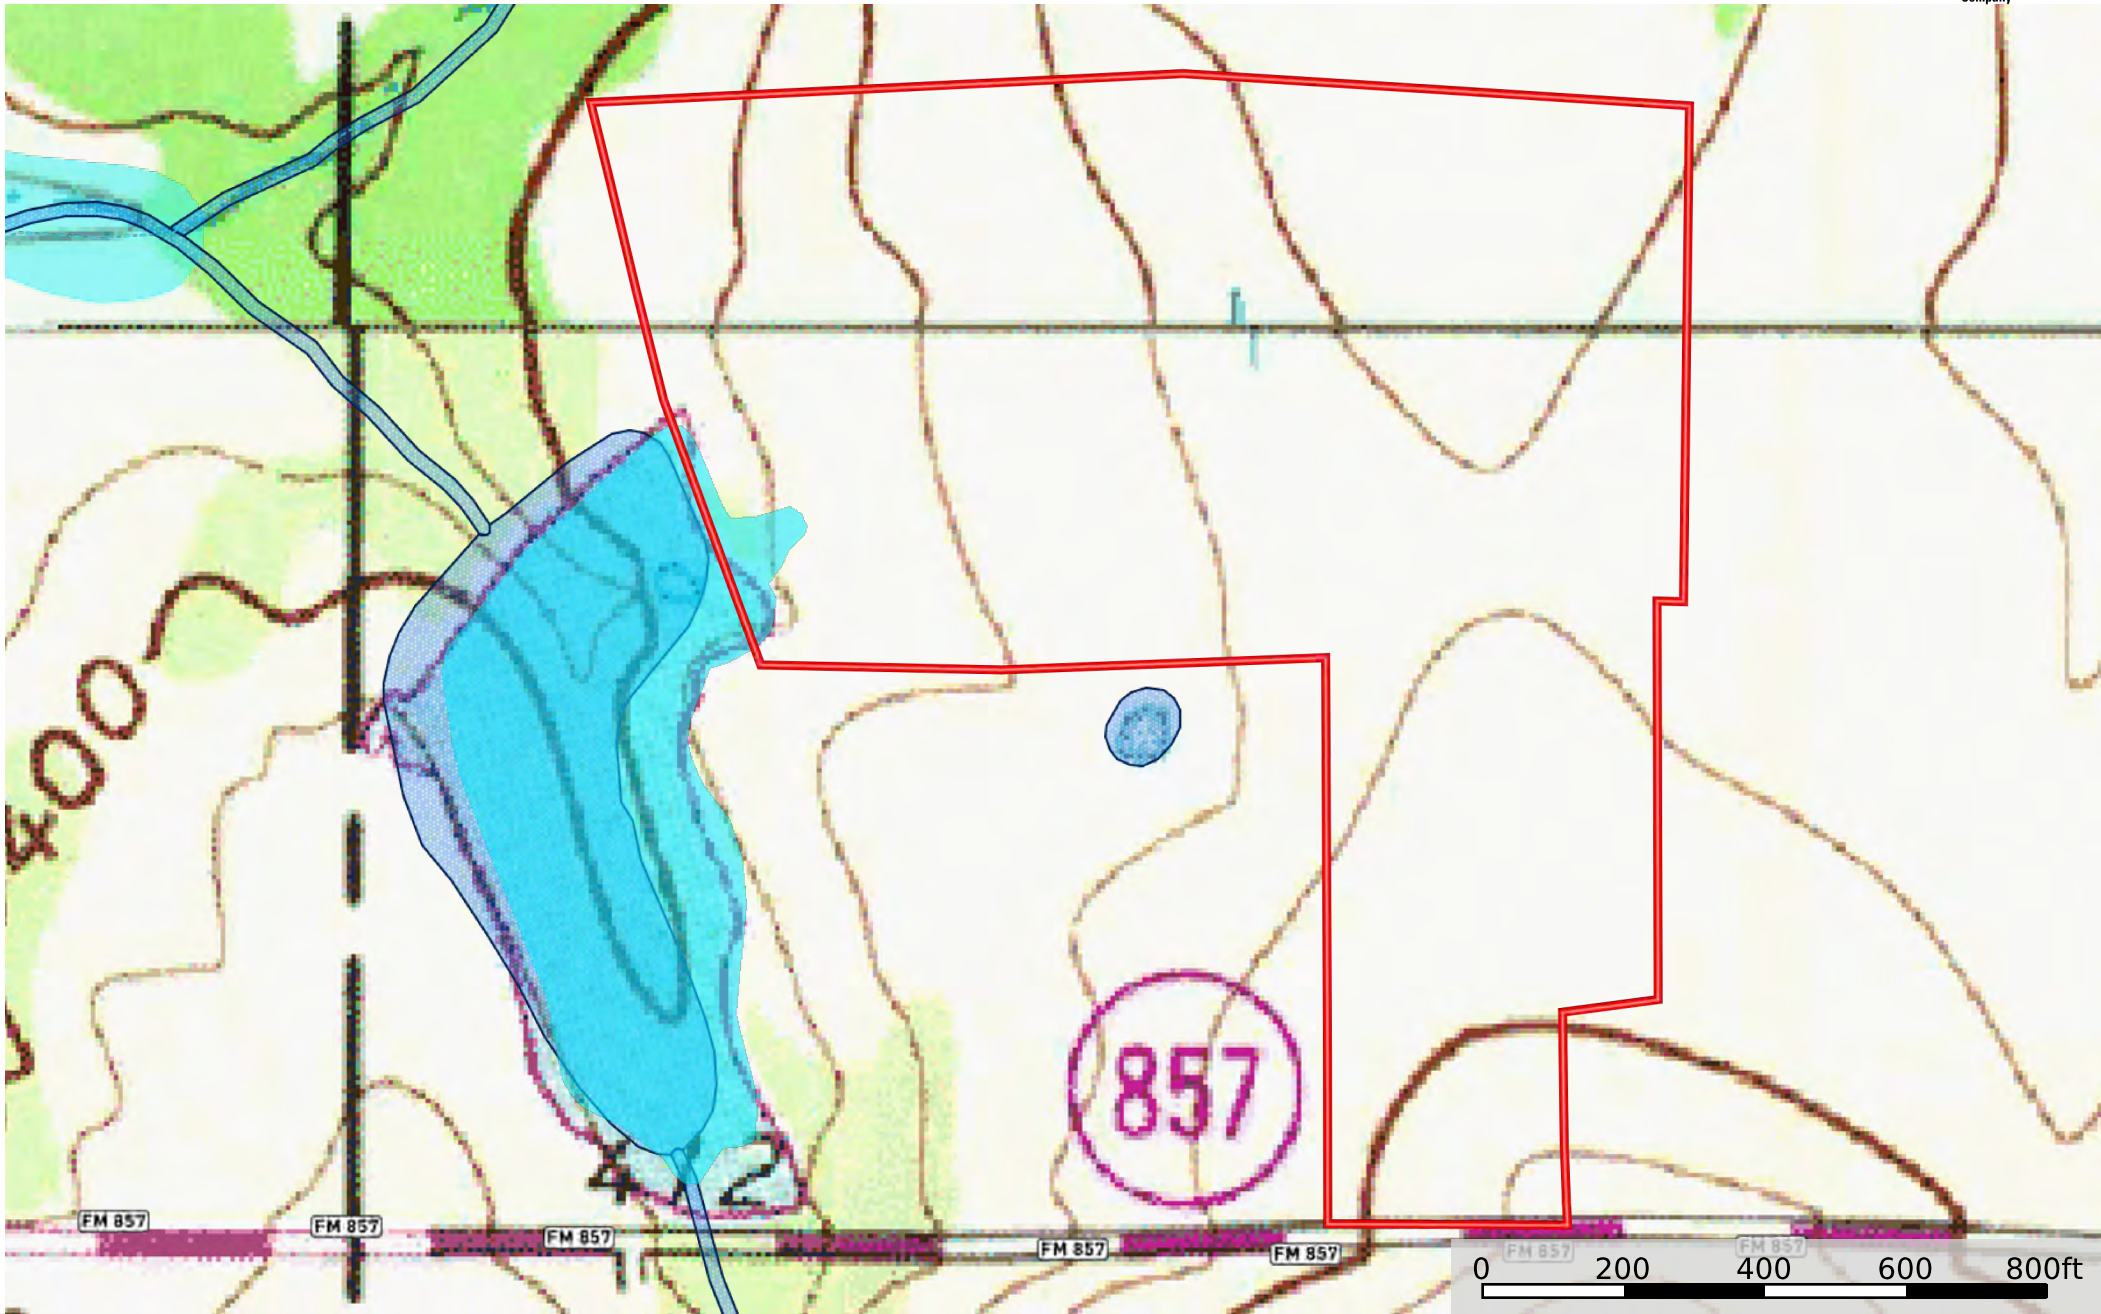

Grand Saline TX Land for Sale Smith County Dodds Land

Smith County, Texas, 35.7657 AC +/-

- Boundary
- Forest Service
- State Land
- Fish and Wildlife
- National Park
- Other
- BLM
- Local Government
- 100 Year Floodplain
- 500 Year Floodplain
- Floodway
- Special
- Unmapped/ Not Included
- Wetlands
- Riparian
- Stream, Intermittent
- River/Creek
- Water Body