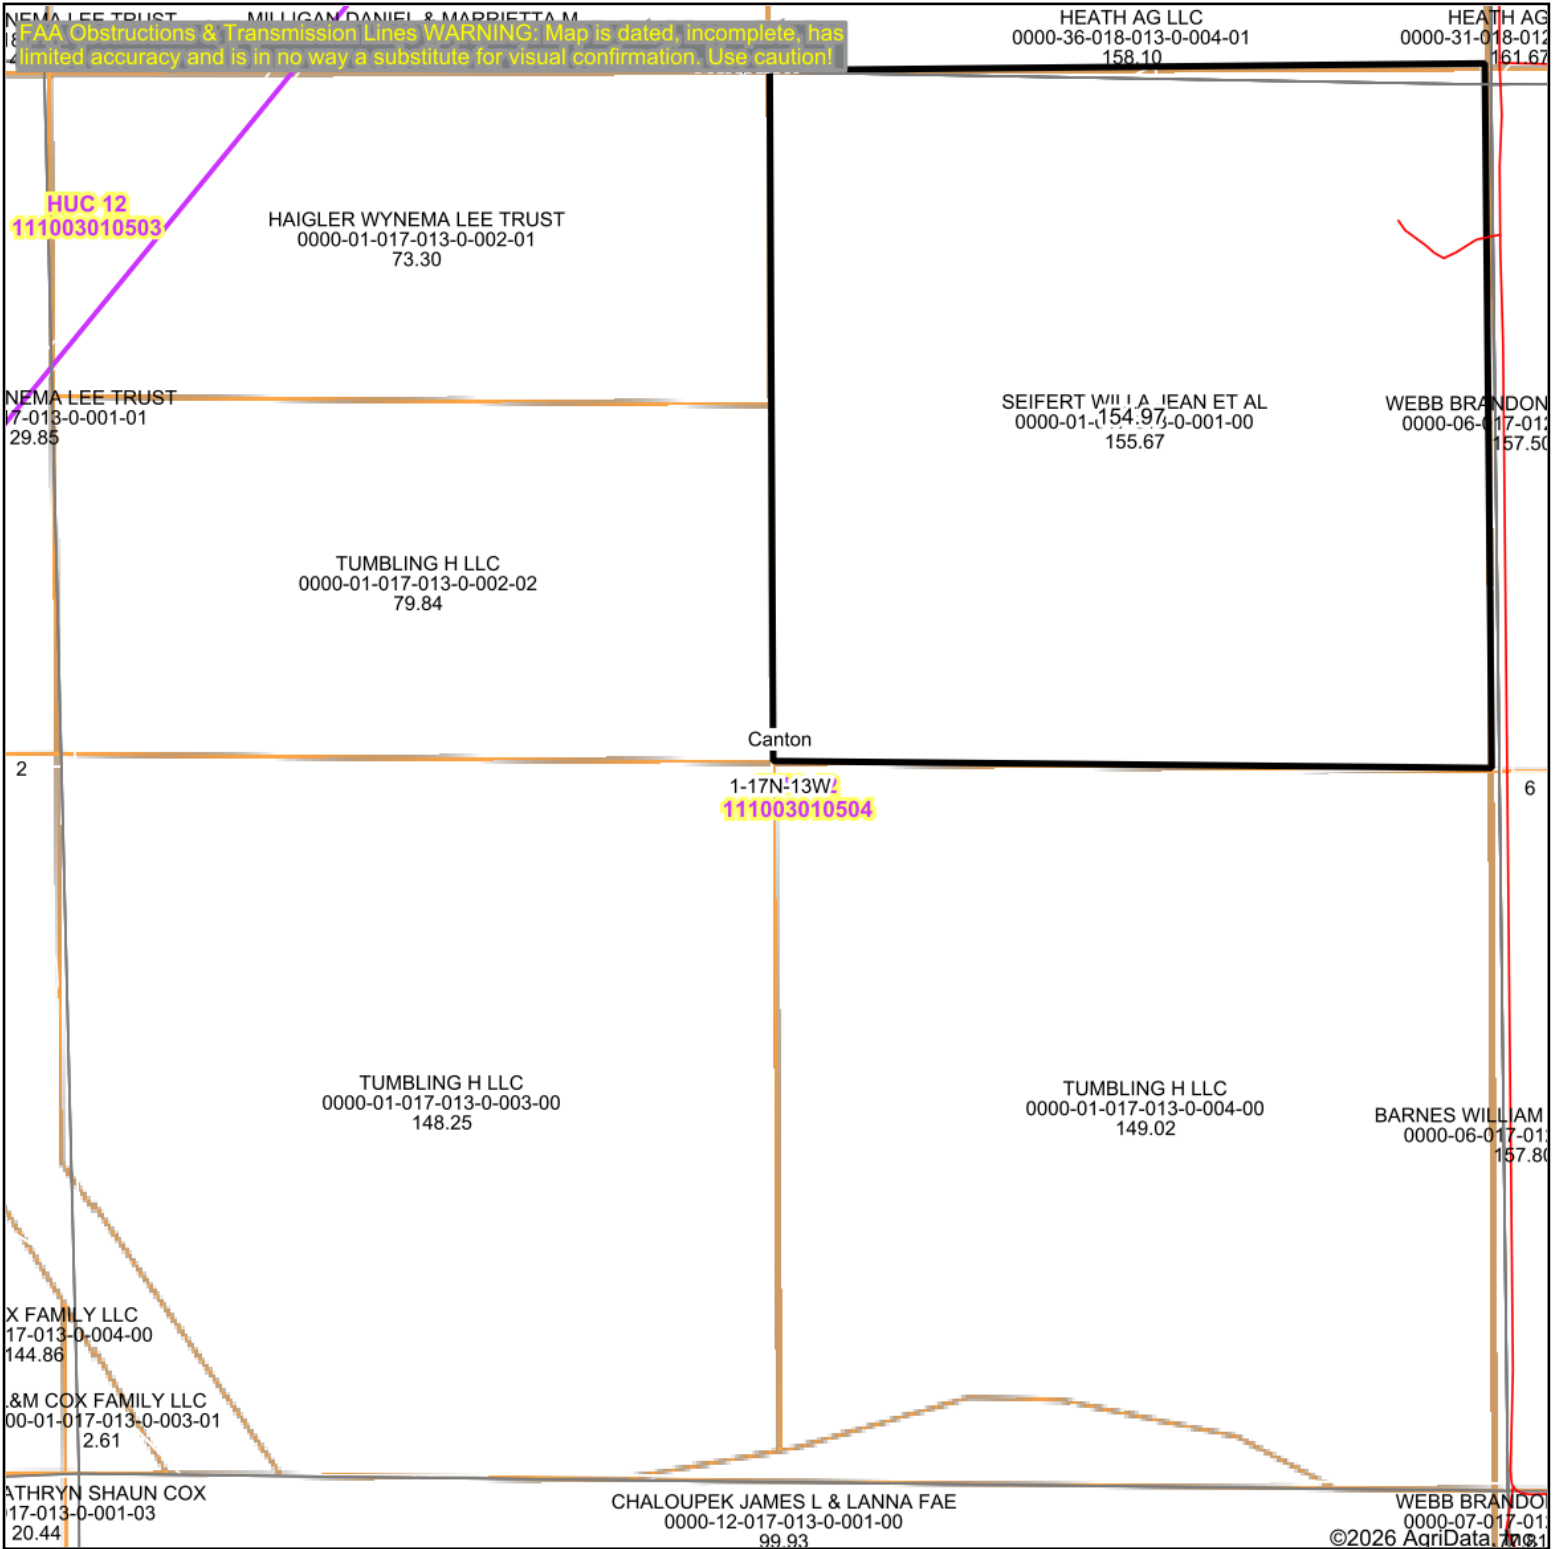

Topography Map

Map Center: 35° 58' 41.88, -98° 32' 19.97

1-17N-13W
Blaine County
Oklahoma

4/22/2026

© AgriData, Inc. 2025 www.AgriDataInc.com