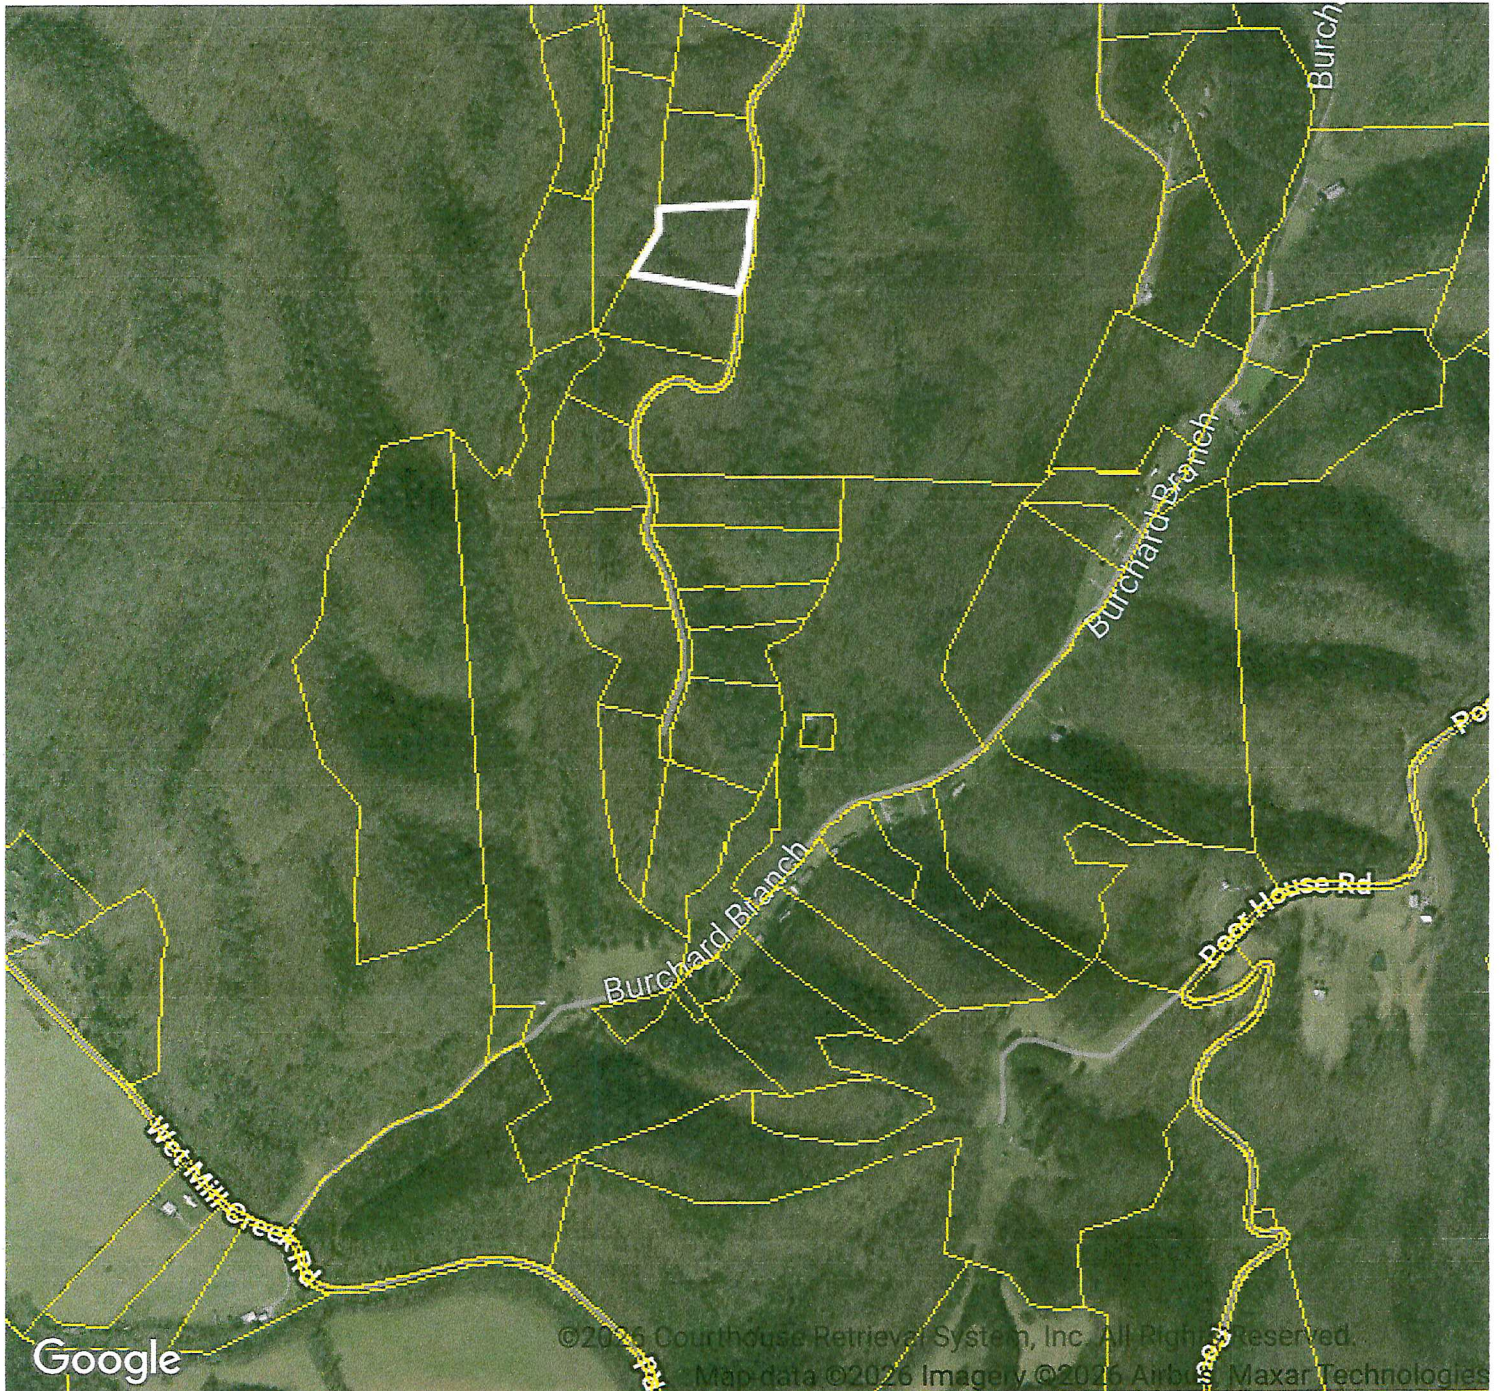

MLS Tax Suite™

Powered by CRS Data

Map for Parcel Address: Forest Trl TN Parcel ID: 065 003.10

© 2026 Courthouse Retrieval System, Inc. All Rights Reserved.
Information Deemed Reliable But Not Guaranteed.