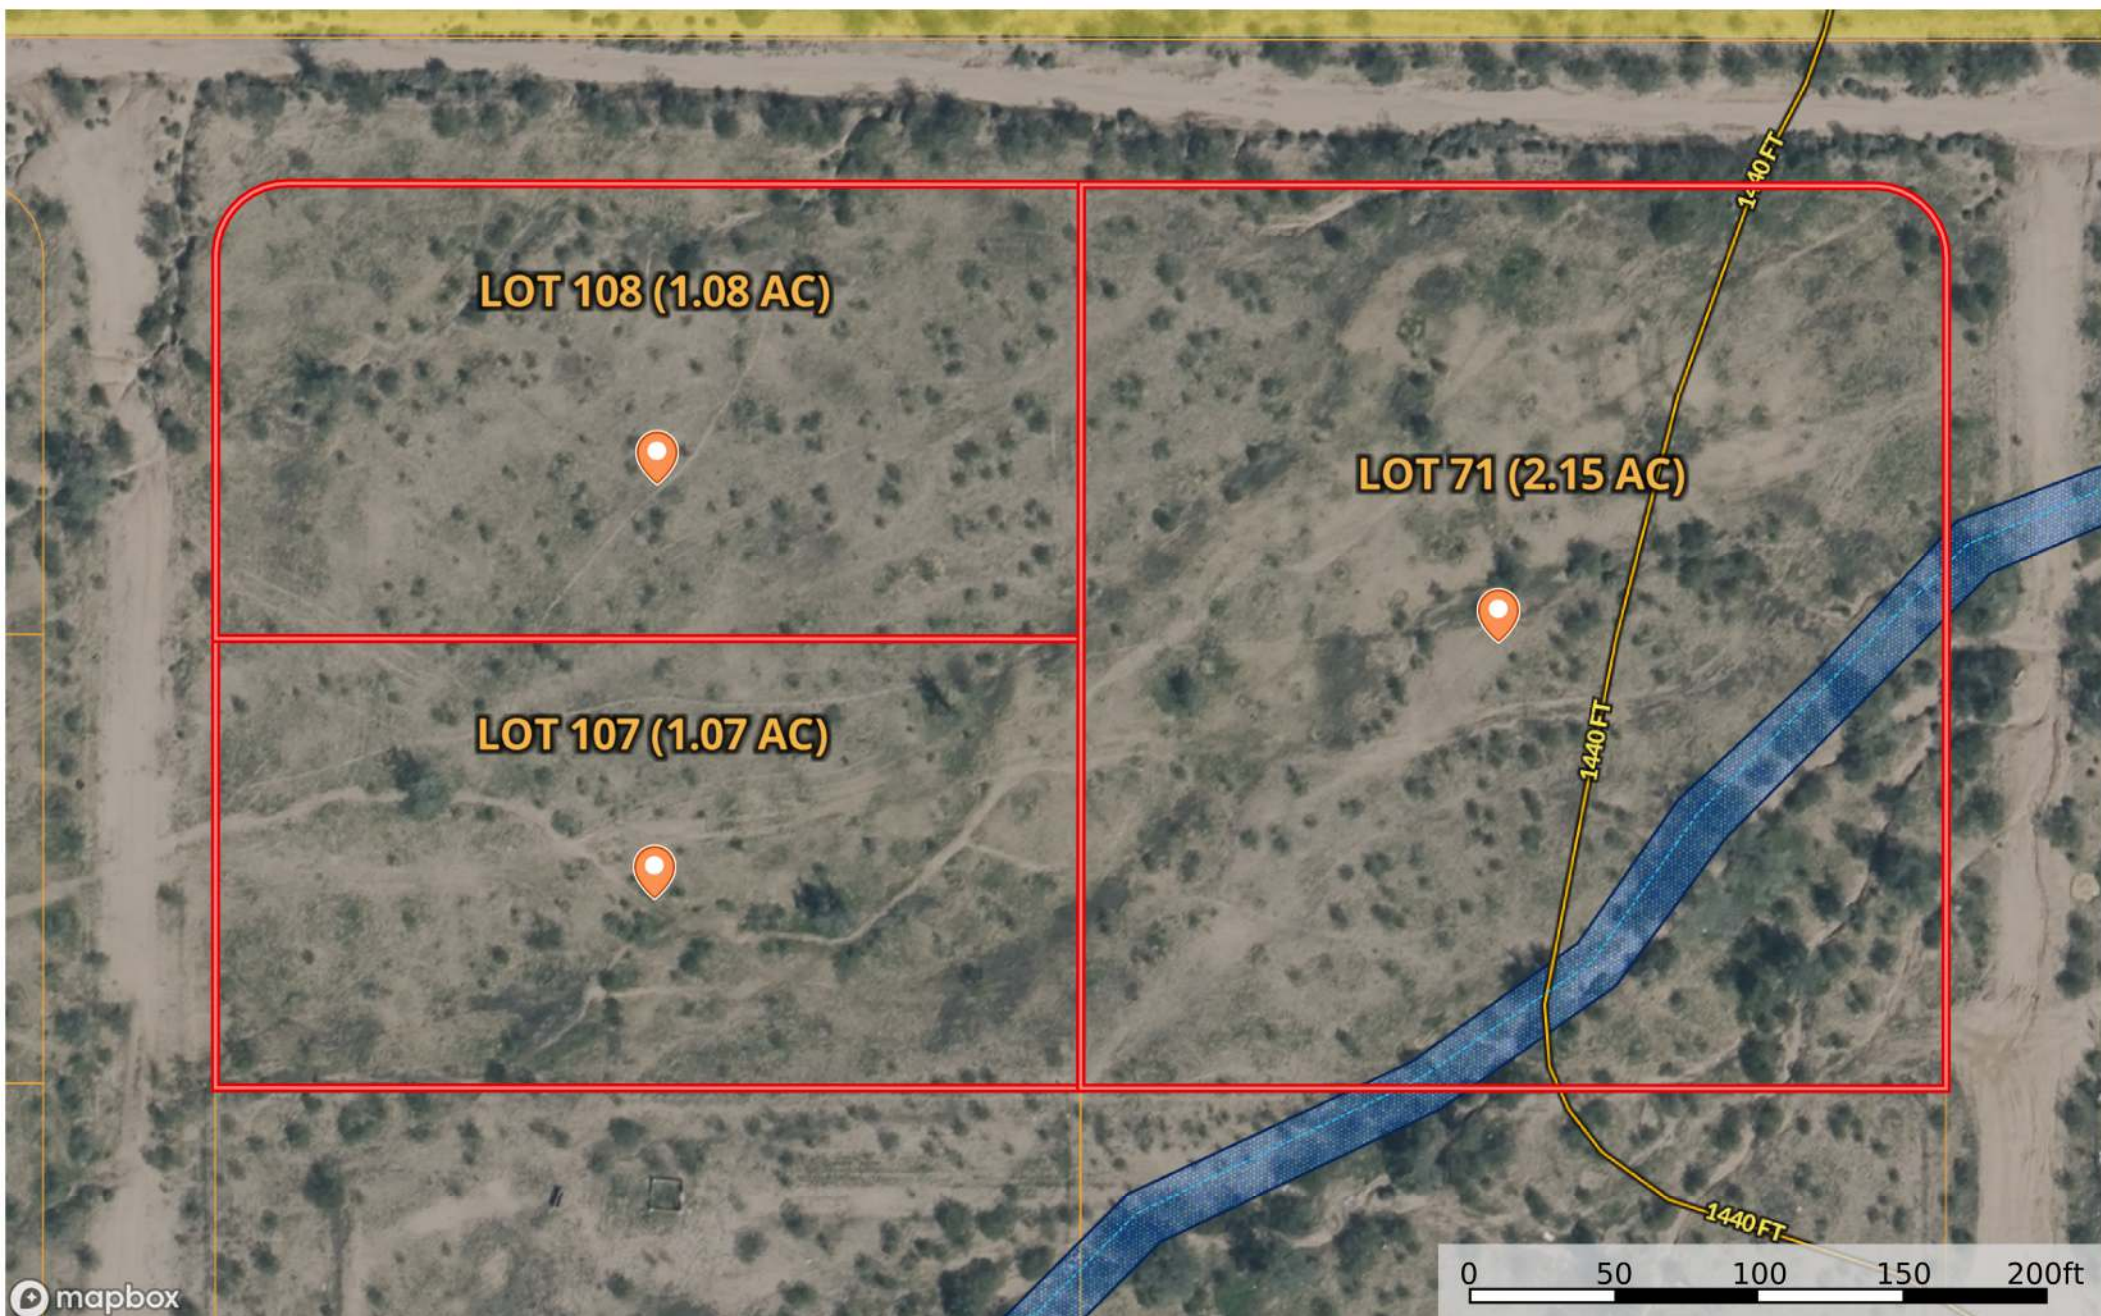

# Foster Estate (3 Homesites, Stanfield, AZ)

Pinal County, Arizona, 4.3 AC +/-

**id.** The information contained herein was obtained from sources deemed to be reliable. Land id® Services makes no warranties or guarantees as to the completeness or accuracy thereof.

# Foster Estate (3 Homesites, Stanfield, AZ)

Pinal County, Arizona, 4.3 AC +/-