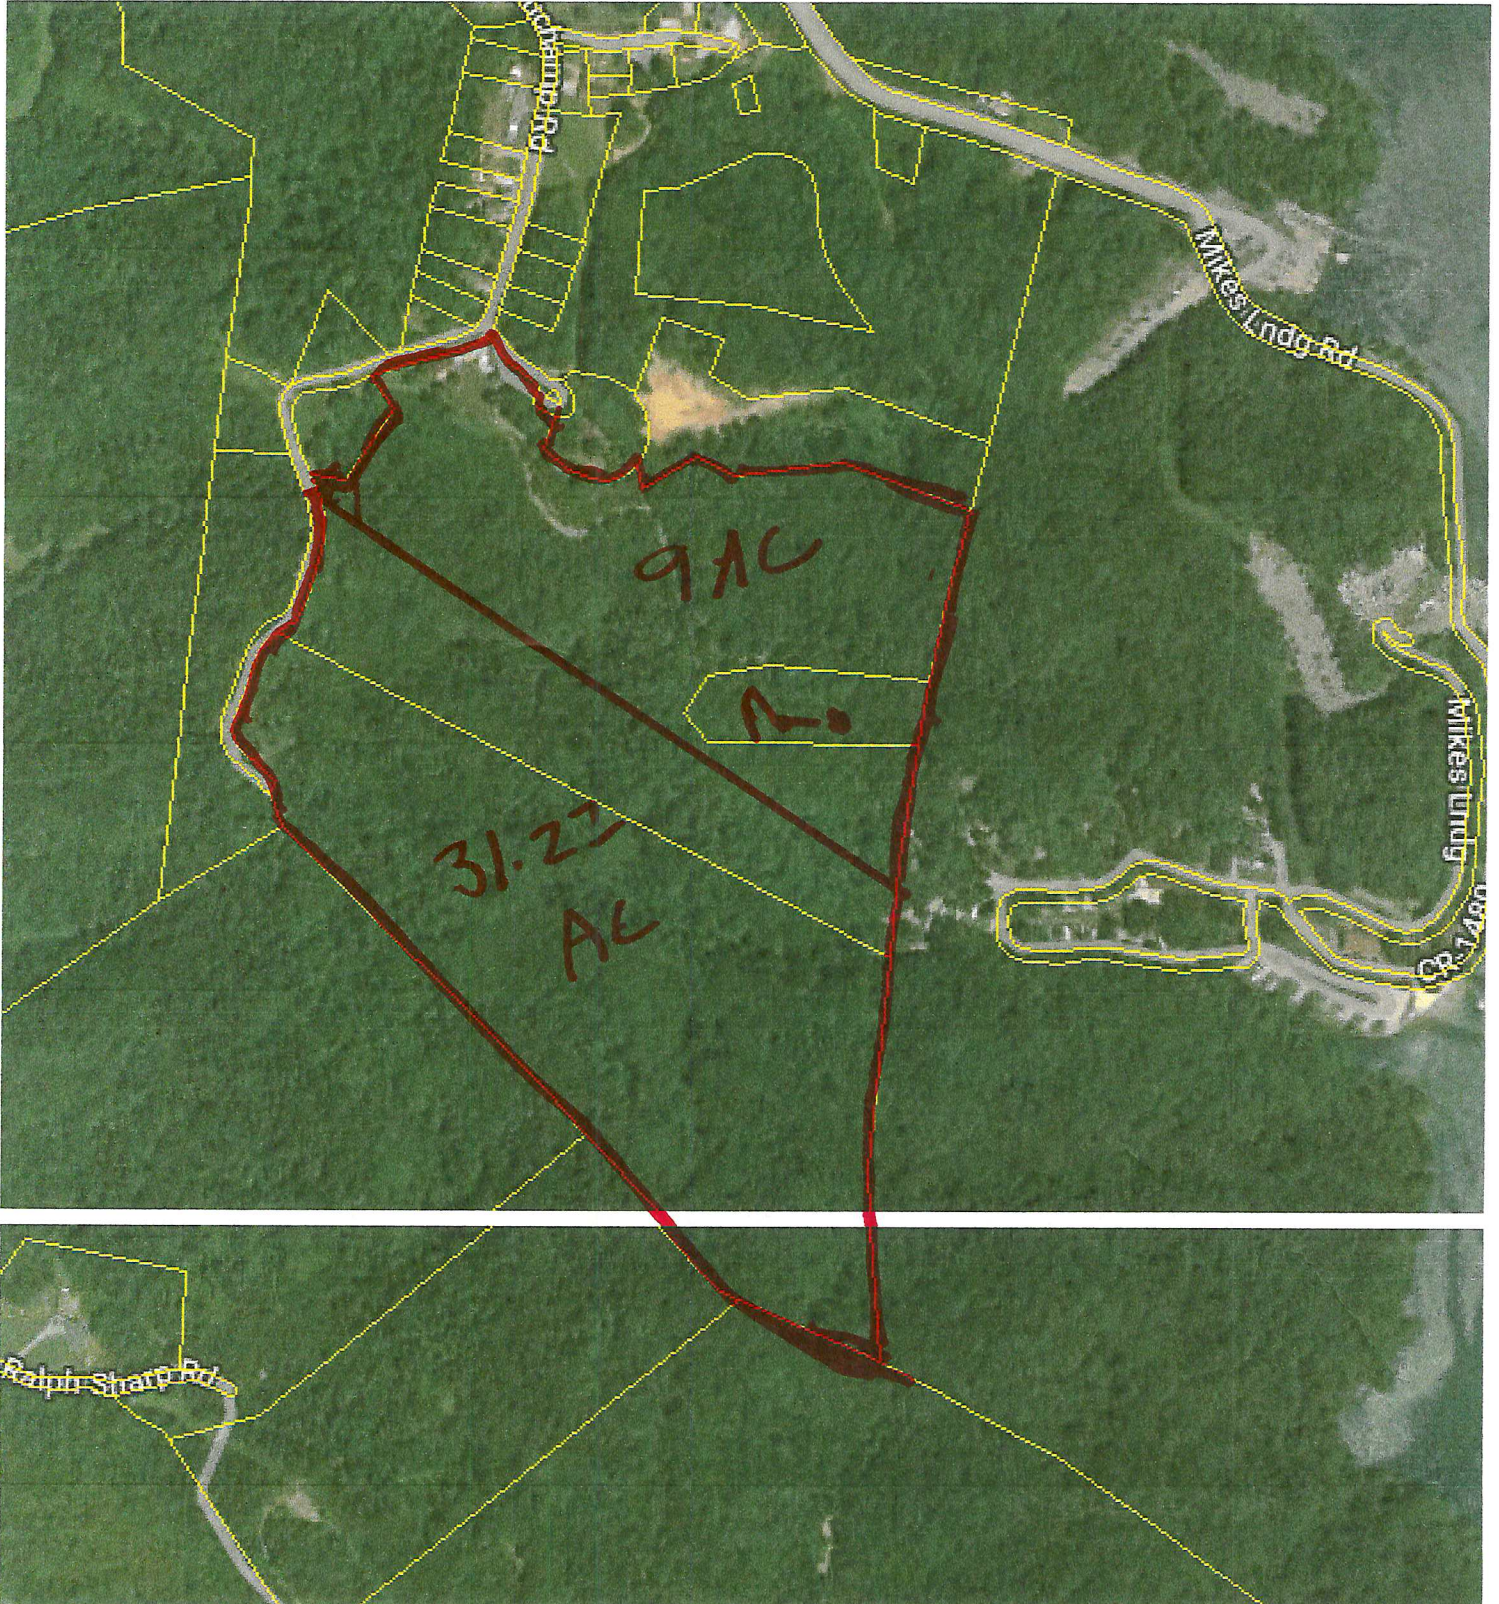

931-397-
debradodd@no1qualityrealty

9AC Rough Scale
MLS Tax Suite™
Powered by CRS Data

Map for Parcel Address: Sulphur Ck KY 42717 Parcel ID: 070-00-00-013.06

Dr
Quality Realty
debraoddd@no1qualityrealty

9 AC Rough

MLS Tax Suite™

Powered by CRS Data

Map for Parcel Address: Sulphur Crk KY 42717 Parcel ID: 070-00-00-013.06