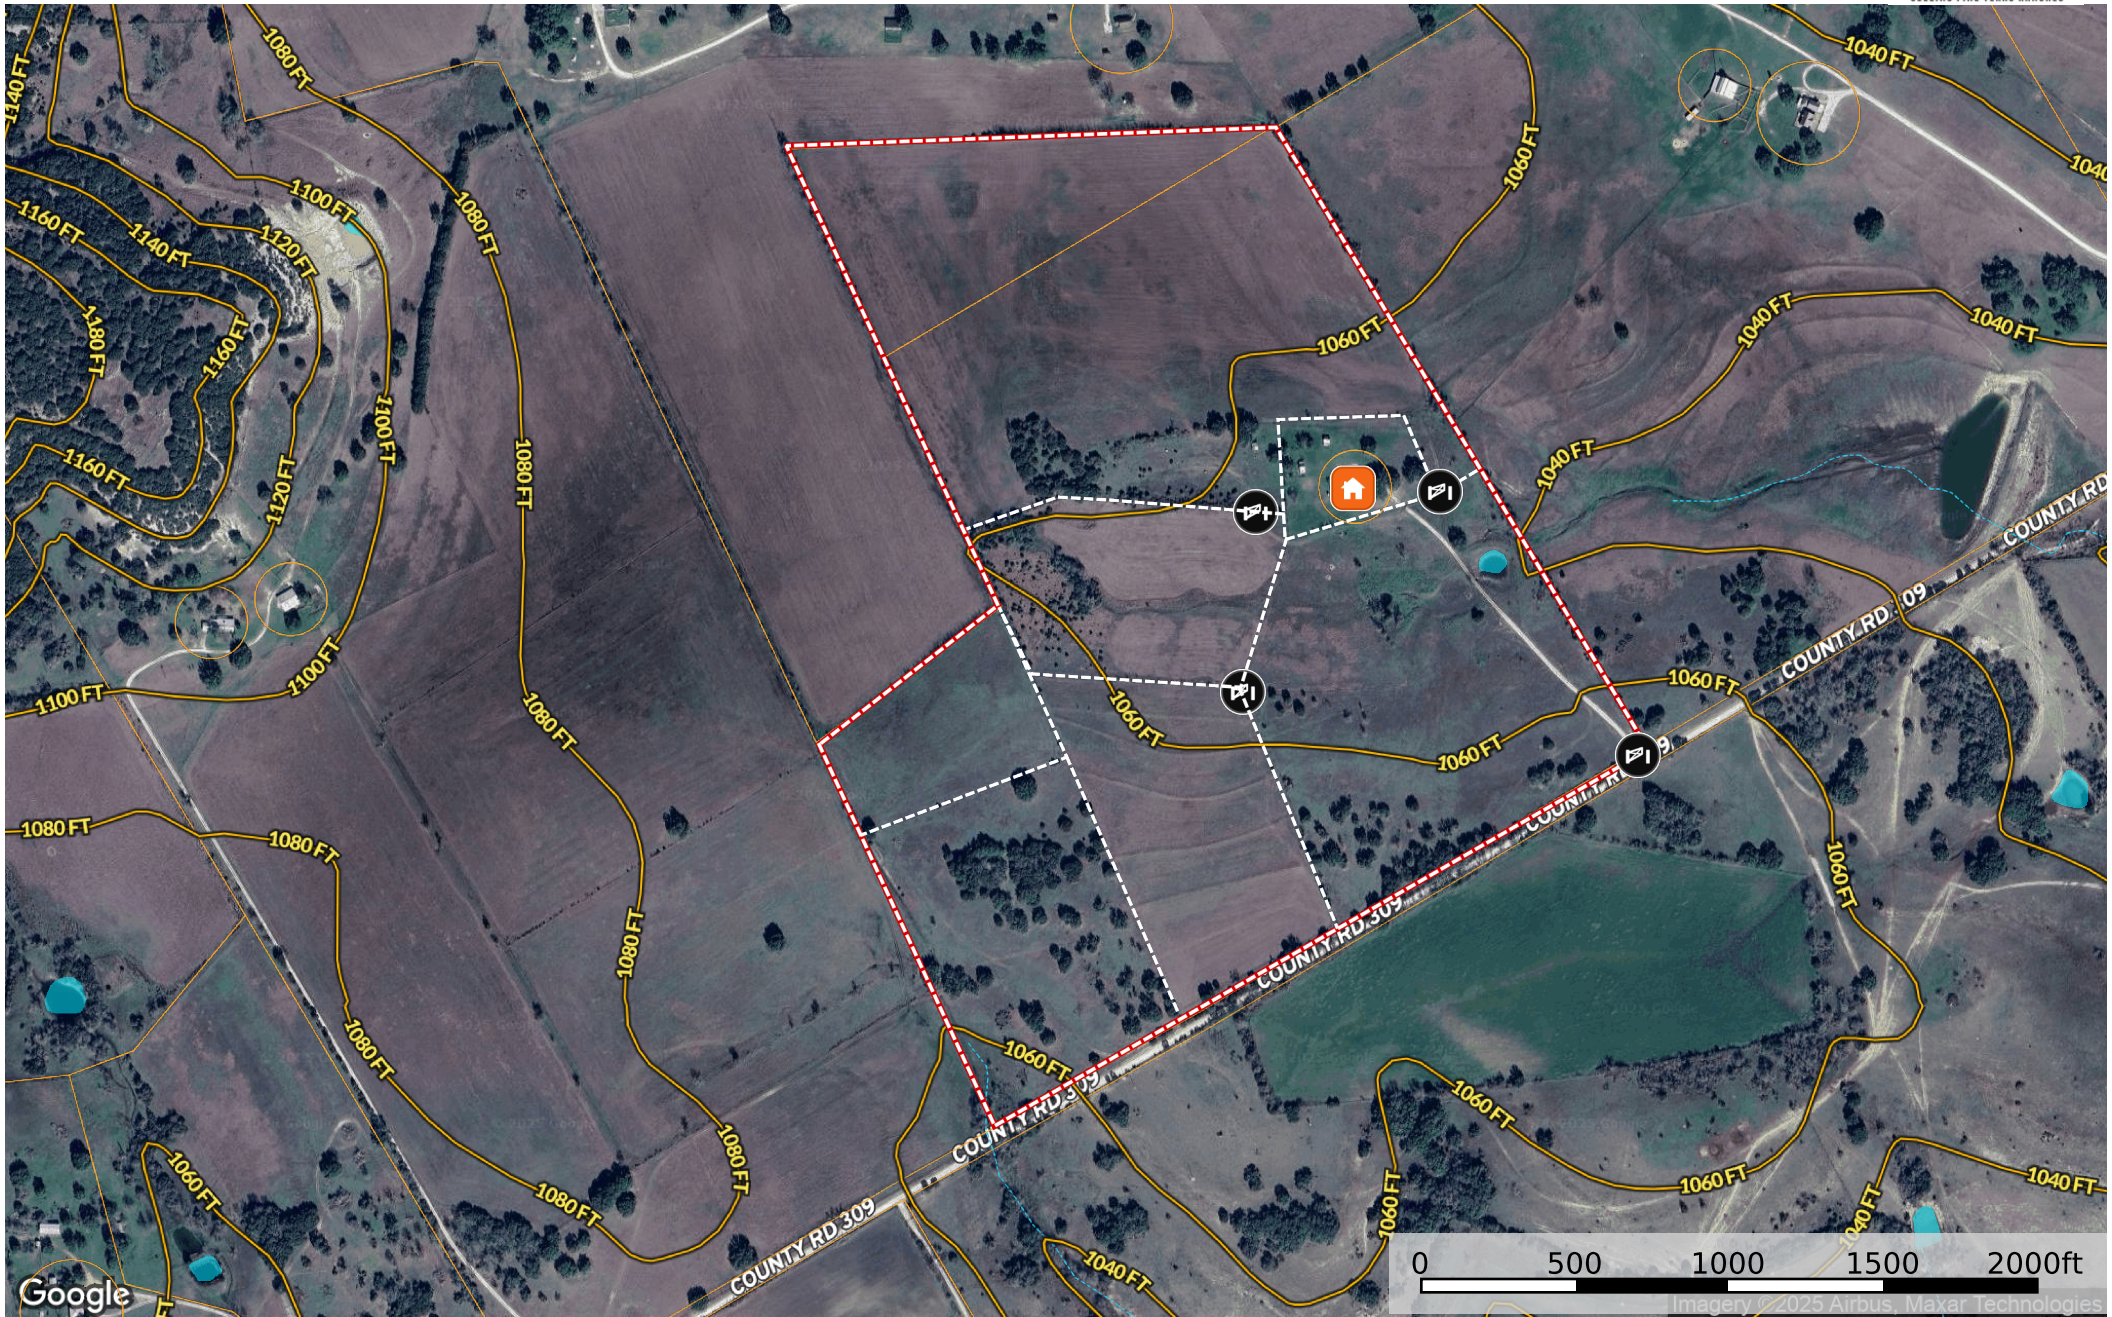

**Sorley Farms 124 +/- Acres**  
Hamilton County, Texas, 124 AC +/-

Gate	House	Fence	Boundary	Stream, Intermittent	River/Creek	Water Body	Water Wells	Voltage Unavailable	Voltage 0 - 99 KV	Voltage 100 - 161 KV	Voltage 220 - 287 KV	Voltage 345 KV	Voltage 500 KV
Voltage 735 KV+	Crude Oil	Natural Gas	Other										