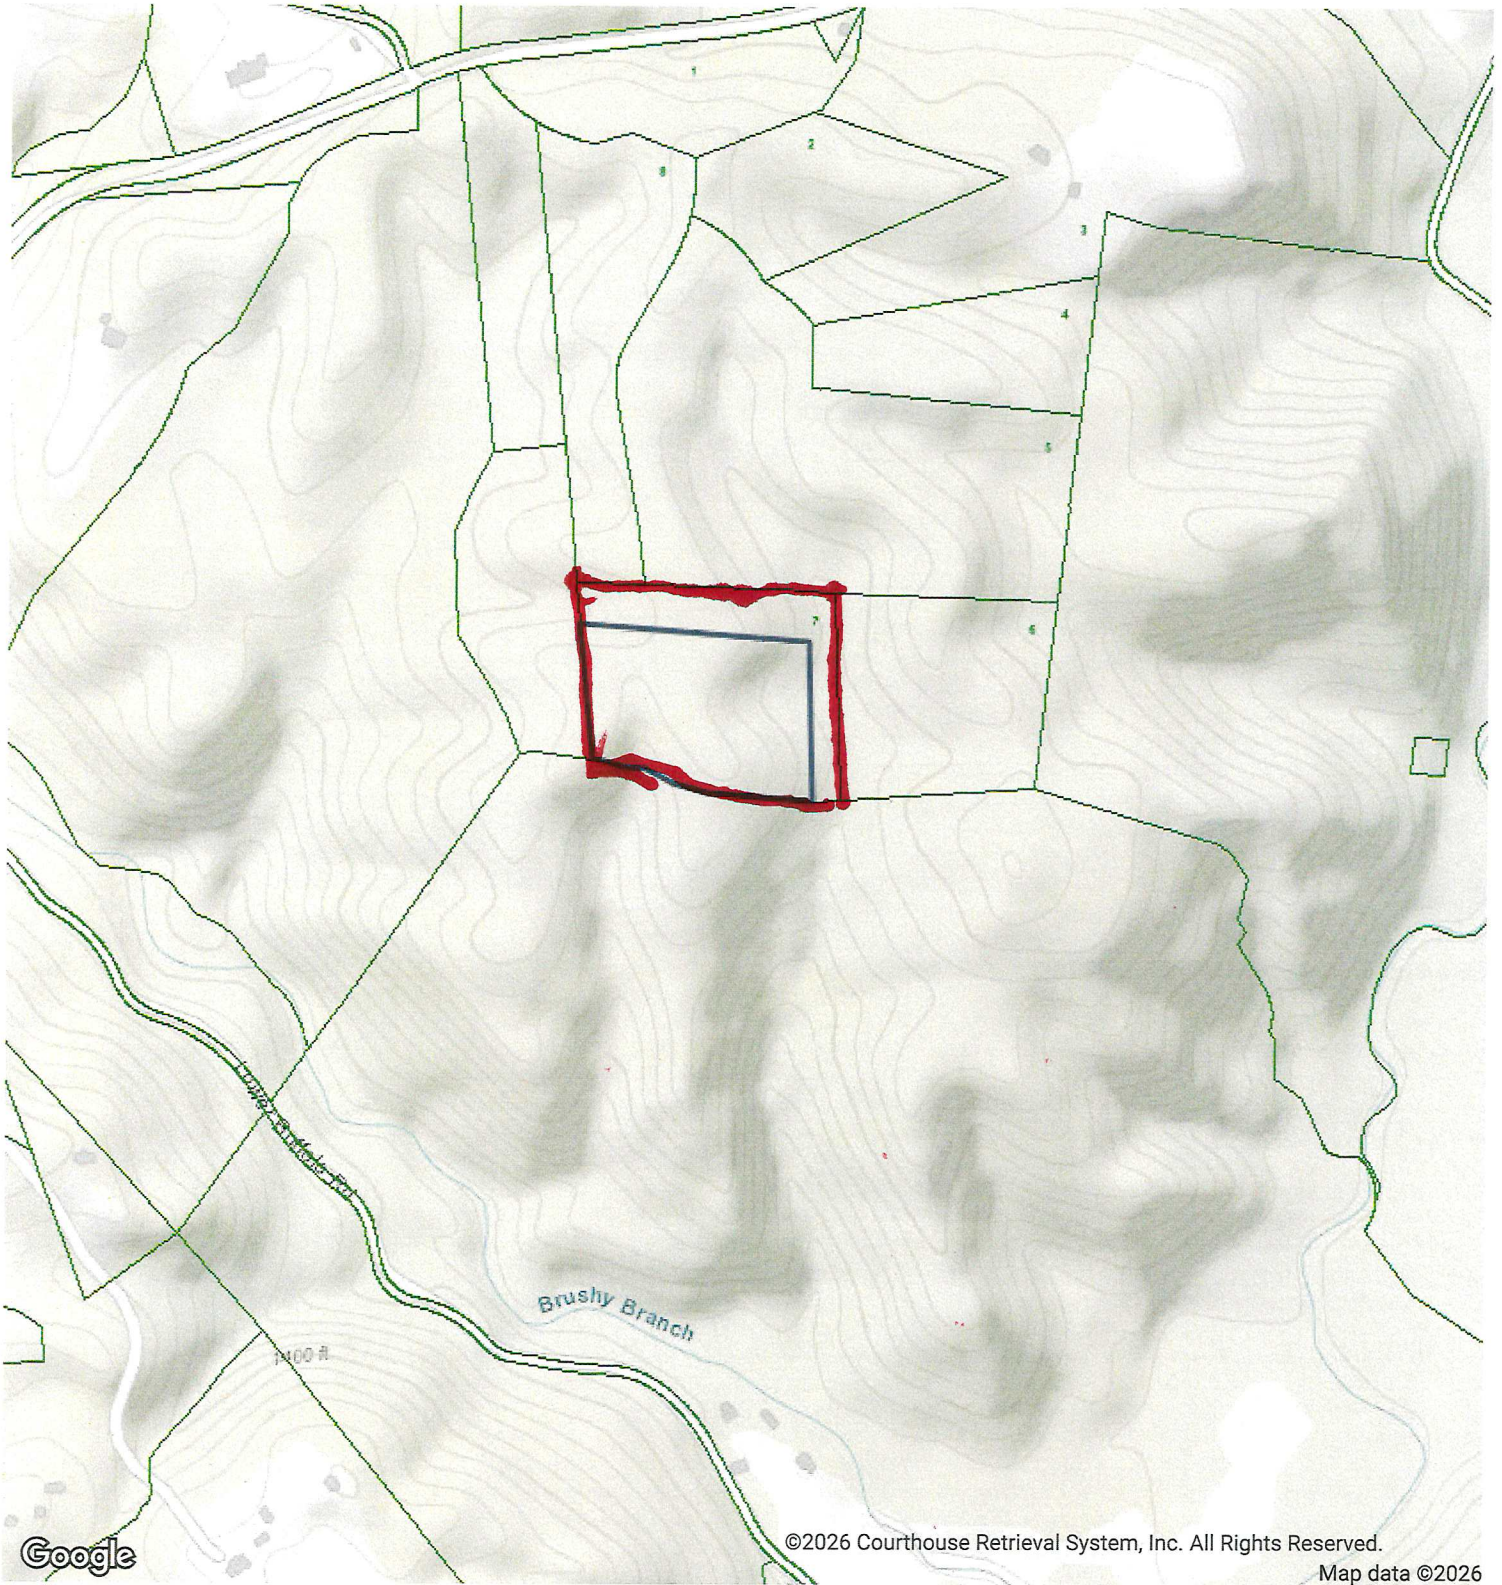

Map for Parcel Address: S O Buffalo Rd TN Parcel ID: 080 010.05

Debra Dodd
No. 1 Quality Realty
931-397-1660
debradodd@no1qualityrealty.com

Map for Parcel Address: S O Buffalo Rd TN Parcel ID: 080 010.05

Map for Parcel Address: S O Buffalo Rd TN Parcel ID: 080 010.05

©2026 Courthouse Retrieval System, Inc. All Rights Reserved.

Map data ©2026