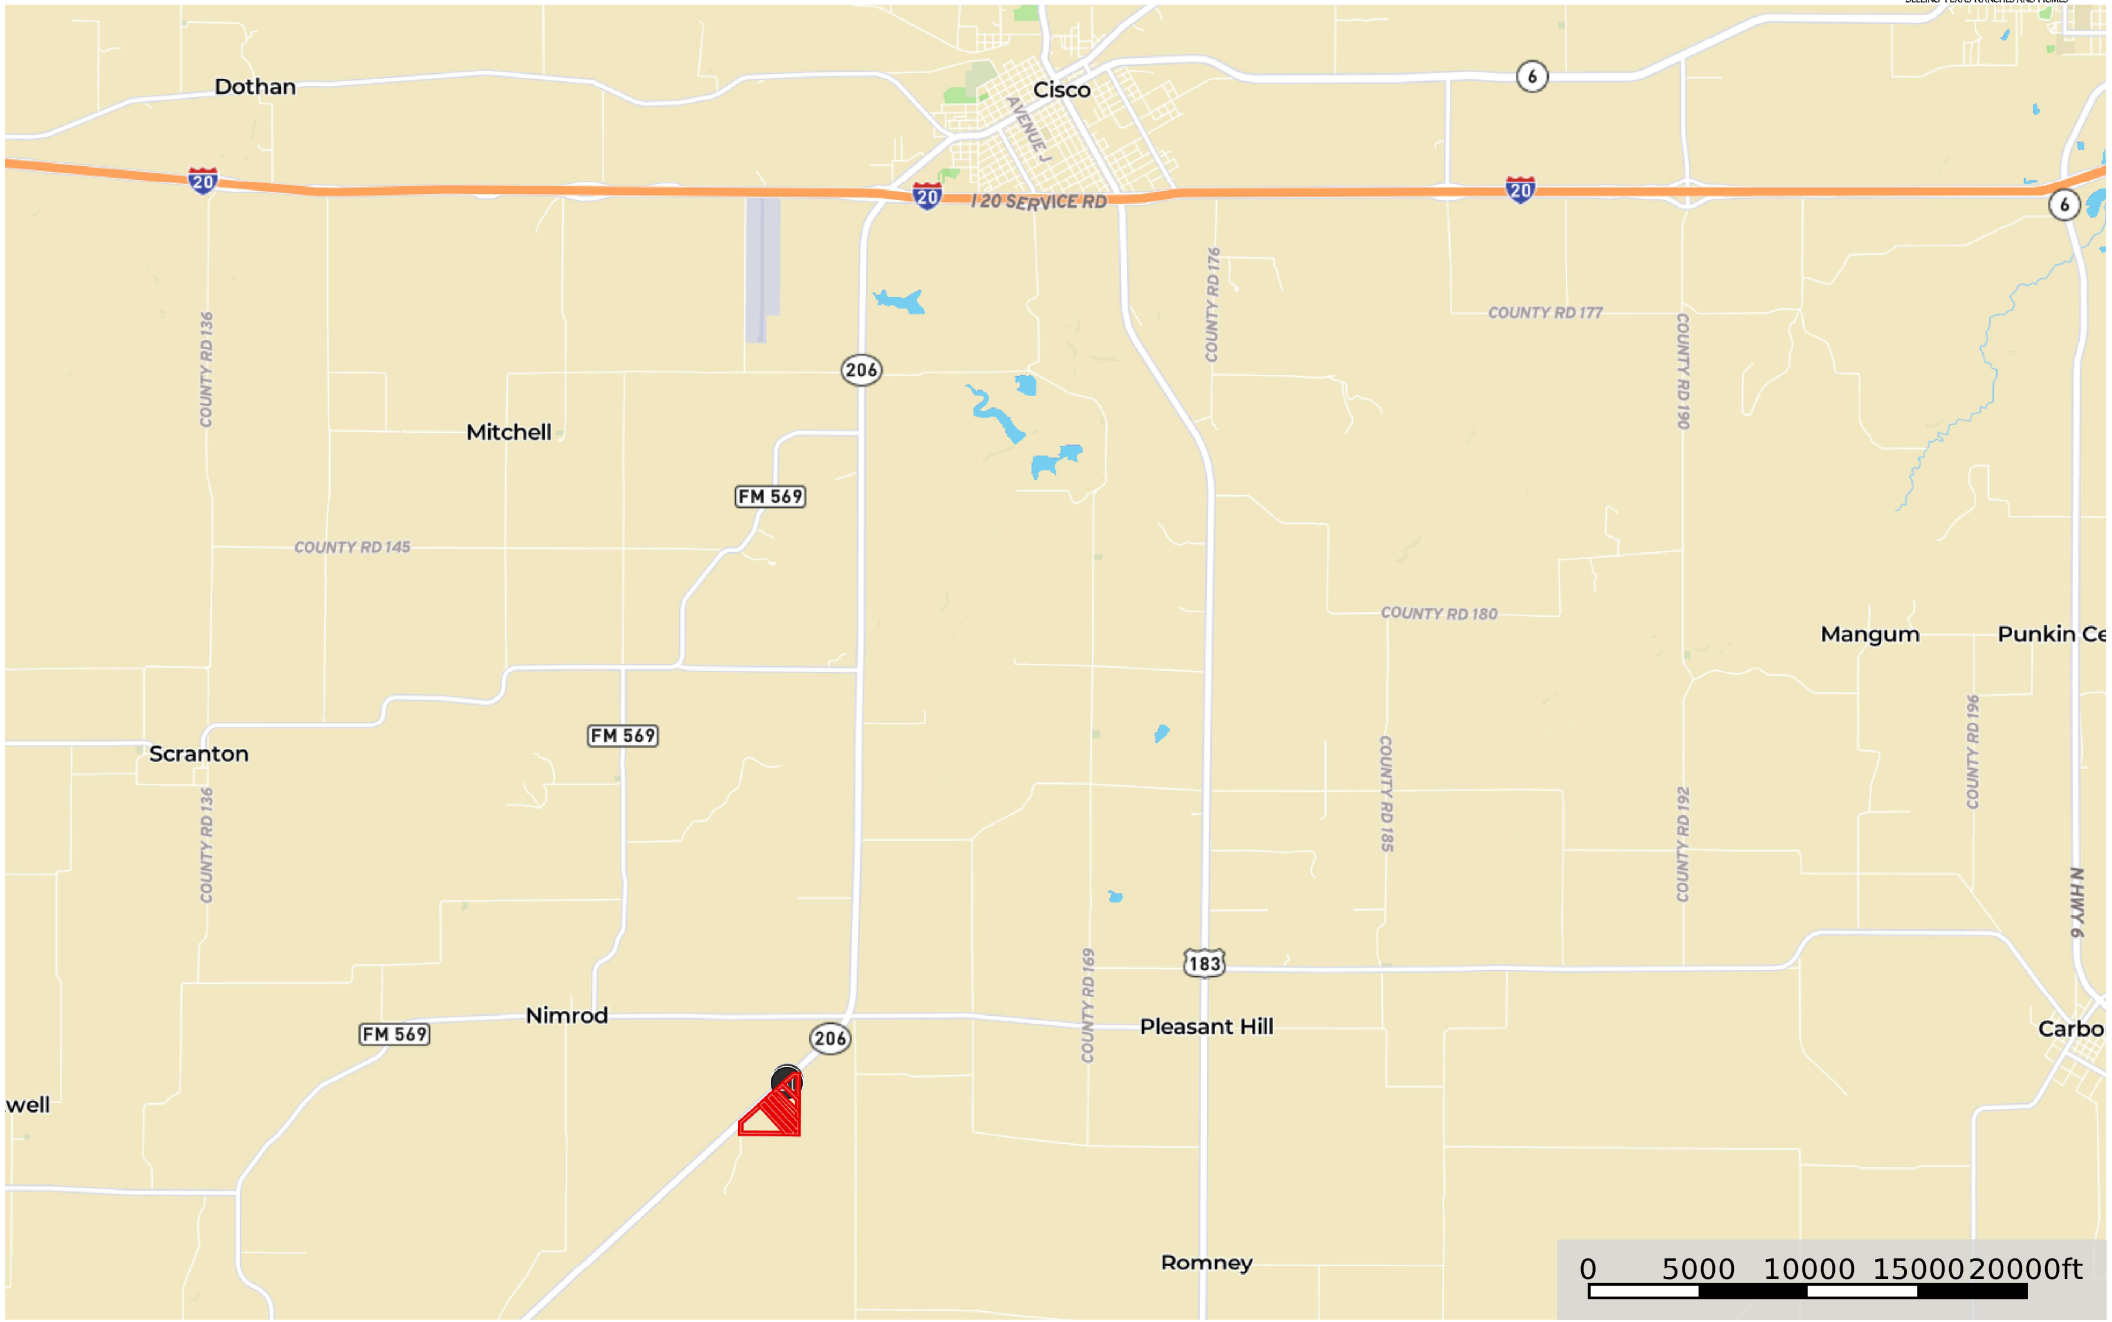

TRACT 10 Hwy 206, Cisco

Eastland County, Texas, 10.37 AC +/-

- Oil Well
- Gate
- Boundary