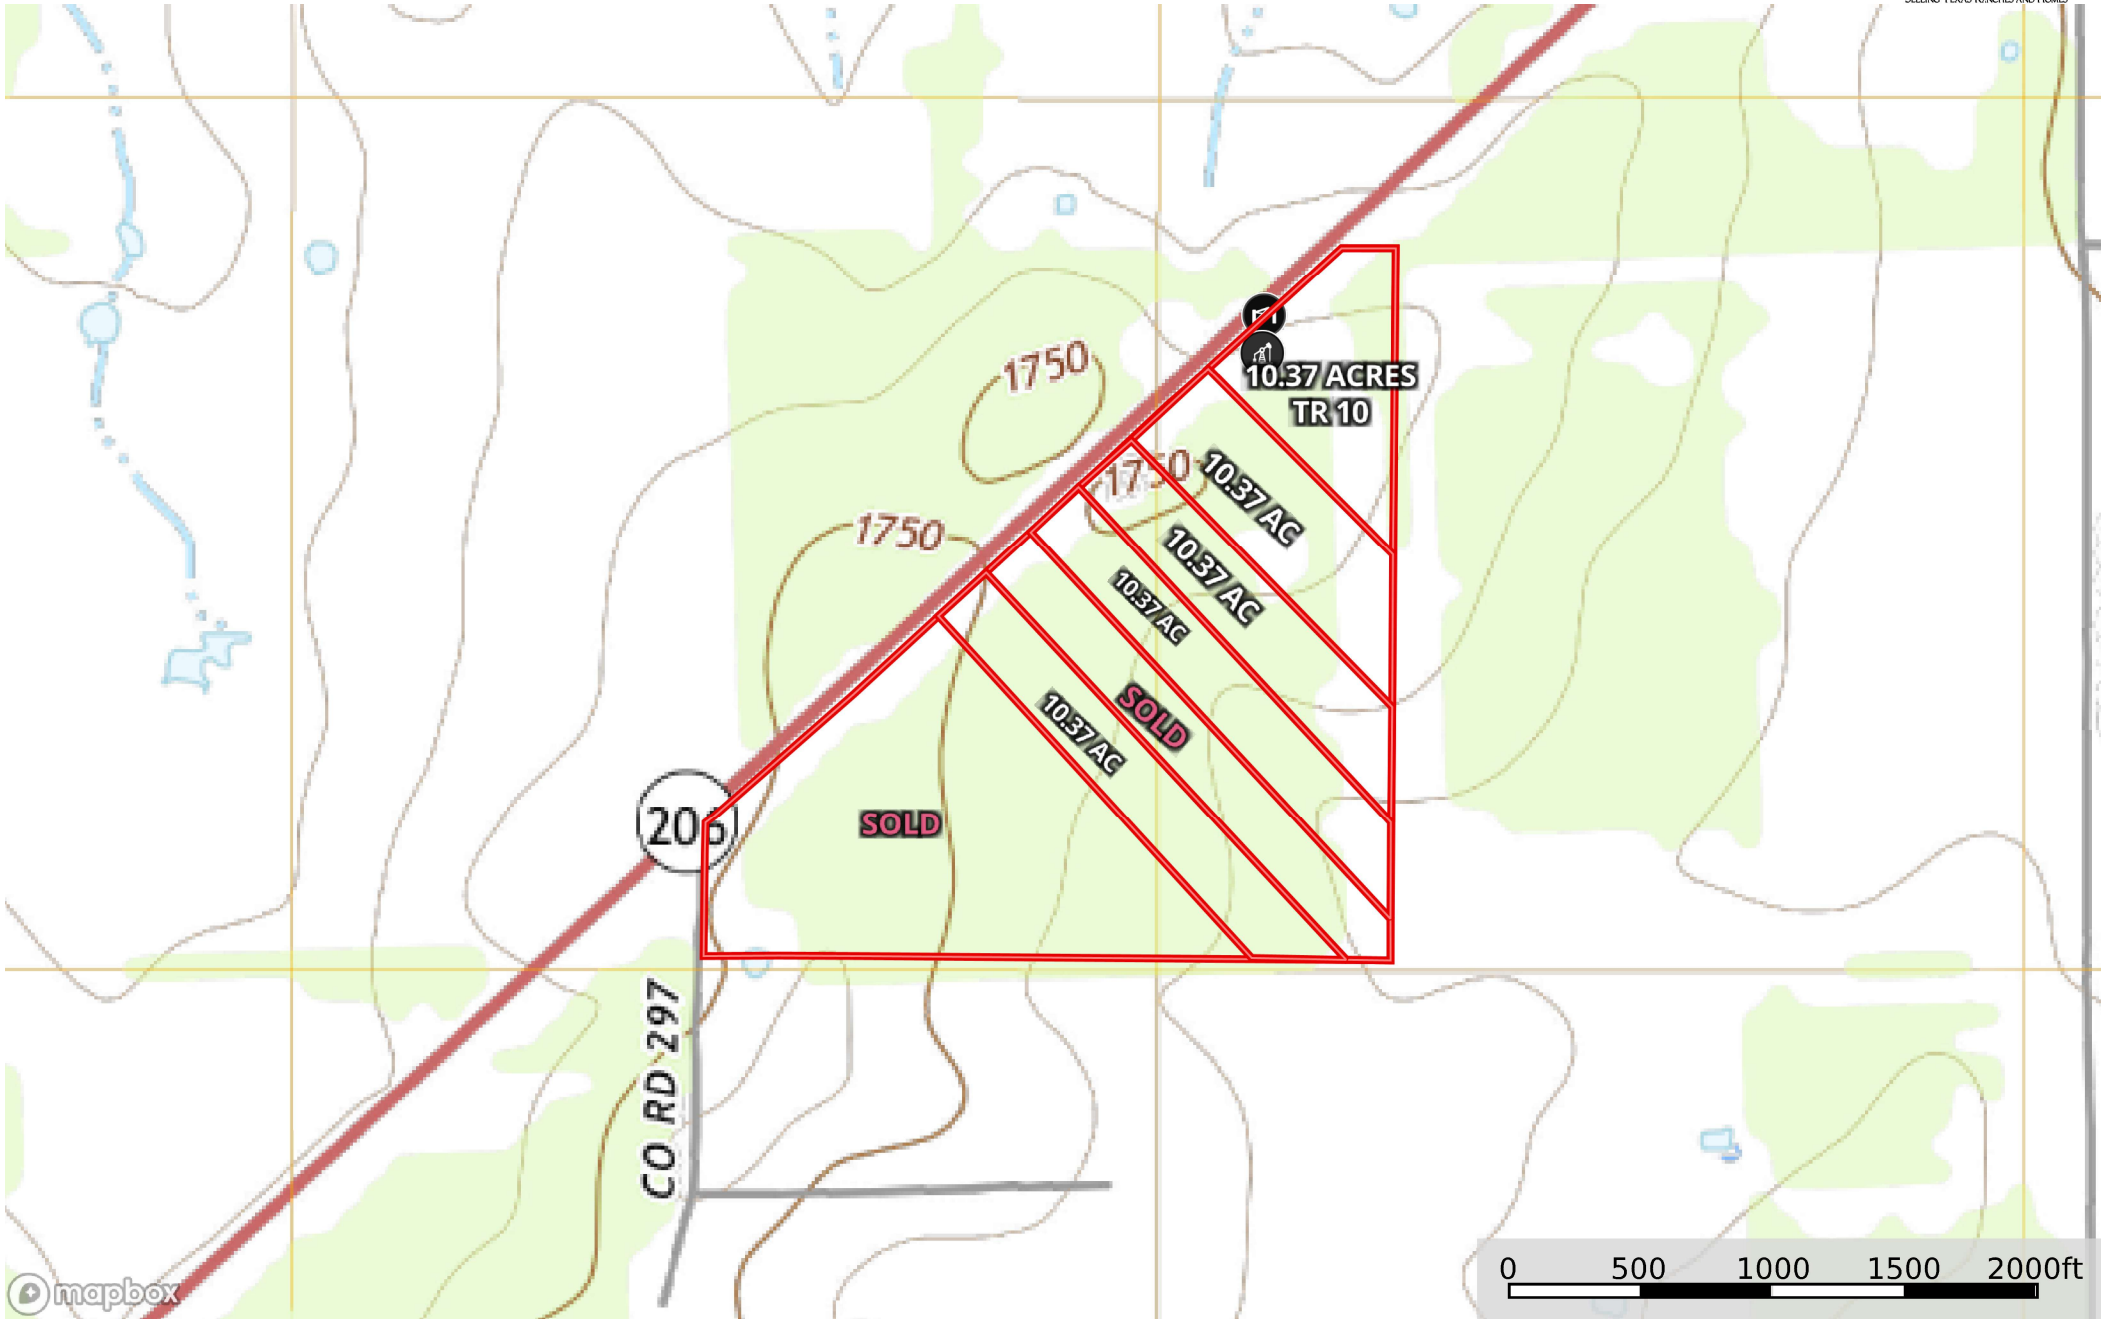

TRACT 10 Hwy 206, Cisco

Eastland County, Texas, 10.37 AC +/-

- Oil Well
- Gate
- Boundary