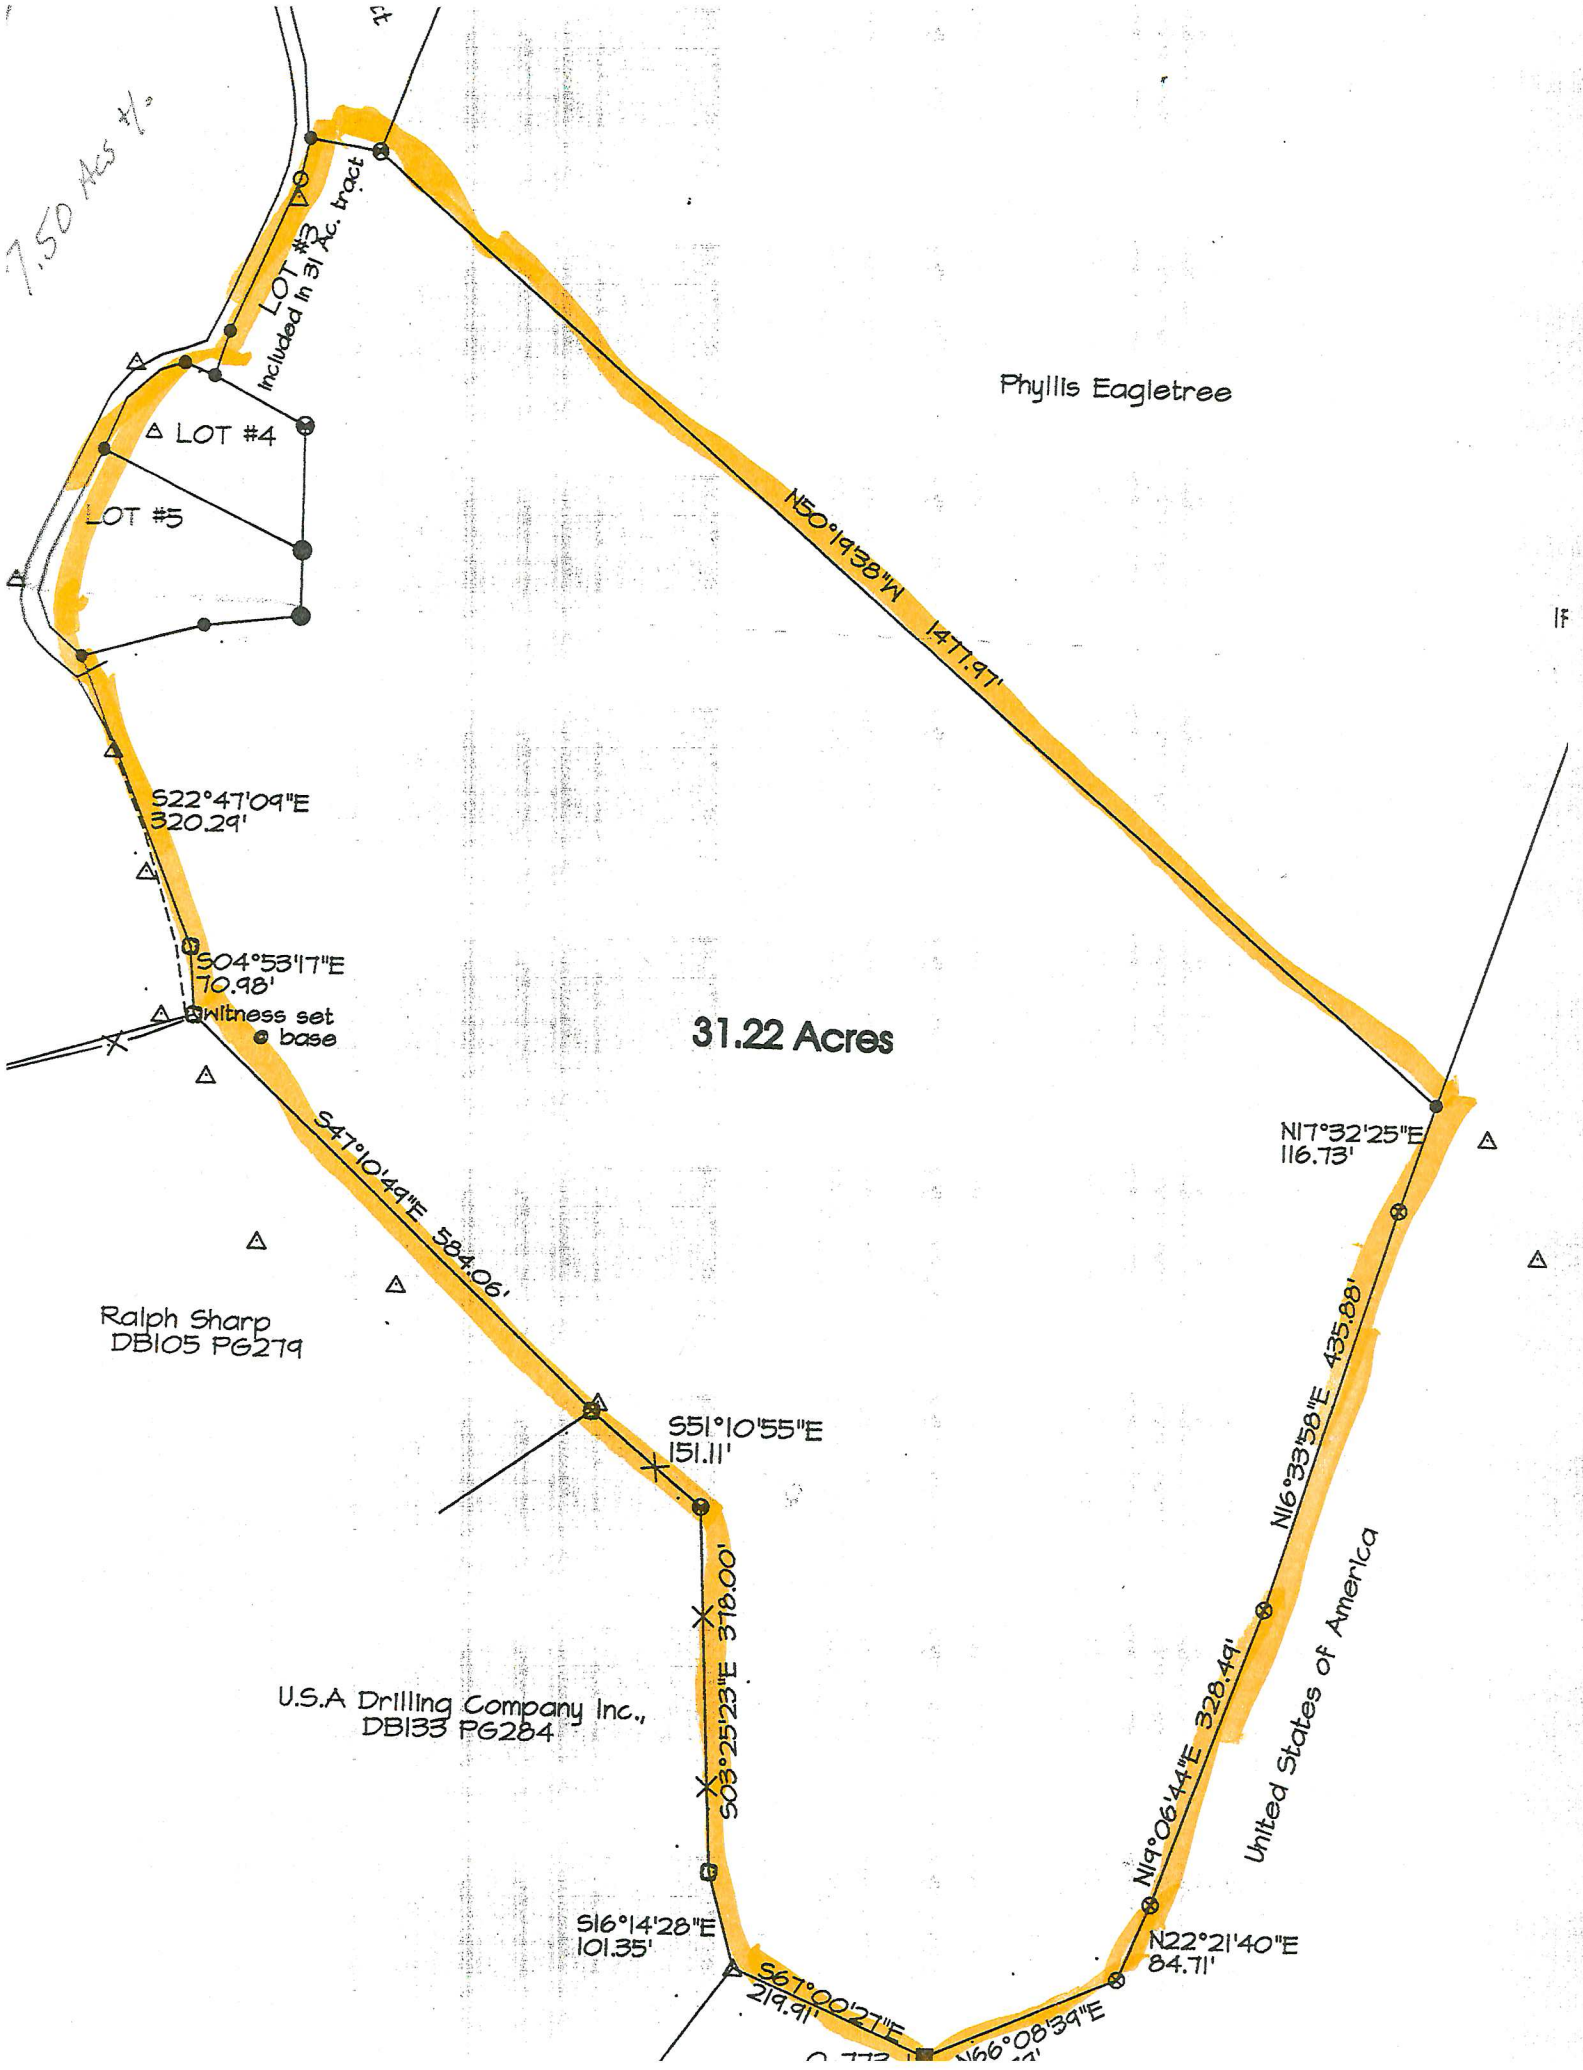

©2026 Courthouse Retrieval System, Inc. All Rights Reserved.

Map data ©2026 Google

Debra Dodd
No. 1 Quality Realty
931-397-1660
debradodd@no1qualityrealty

Map for Parcel Address: Sulphur Creek Rd KY 42717 Parcel ID: 070-00-00-013.01

7.50 Ac +/-

31.22 Acres

Phyllis Eagletree

Ralph Sharp
DB105 PG279

U.S.A Drilling Company Inc.,
DB133 PG284

United States of America