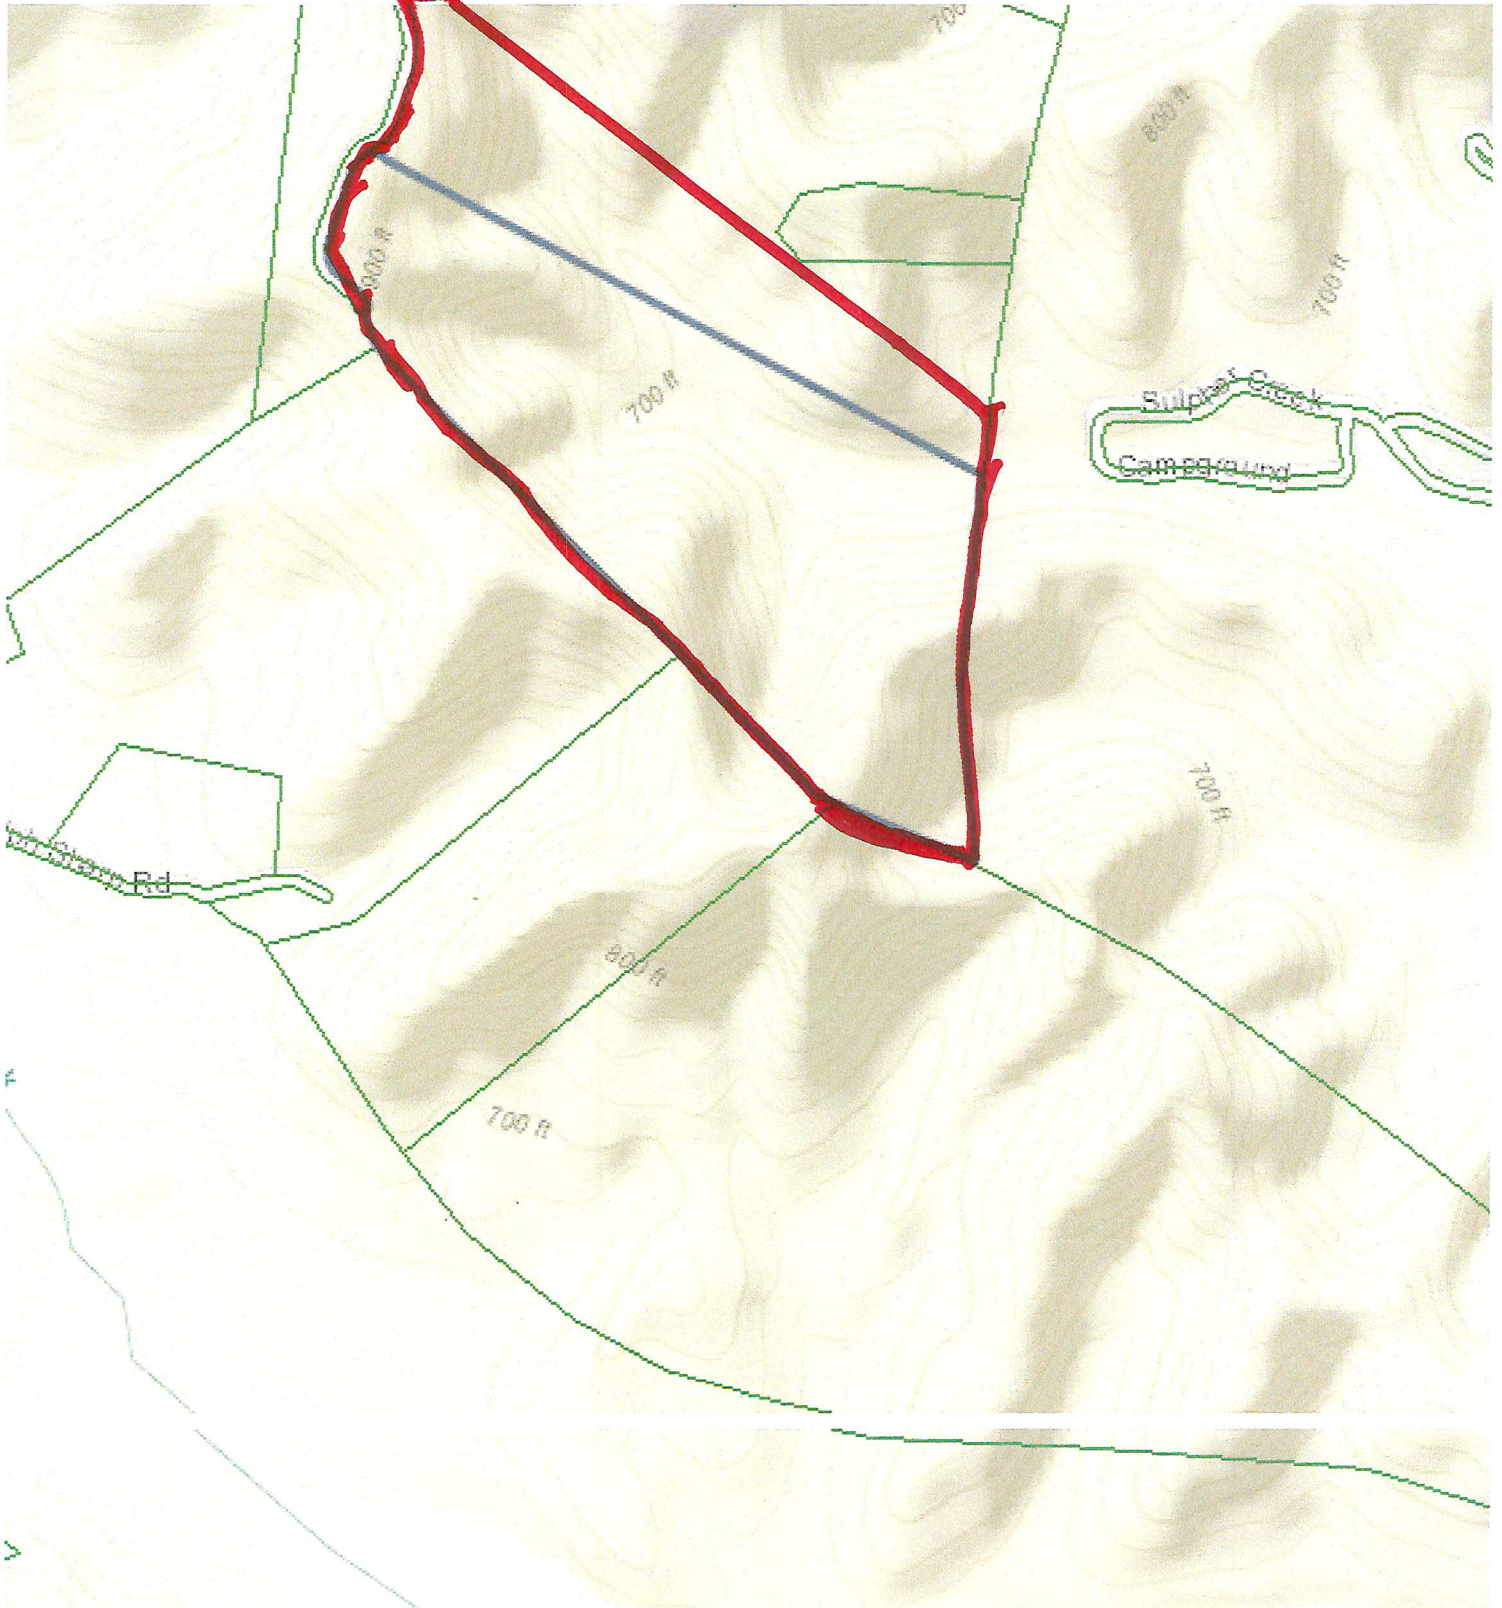

©2026 Courthouse Retrieval System, Inc. All Rights Reserved.

Map data ©2026 Google

Debra Dodd
No. 1 Quality Realty
931-397-1660
debradodd@no1qualityrealty

Map for Parcel Address: Sulphur Creek Rd KY 42717 Parcel ID: 070-00-00-013.01

7.50 Ac +/-

31.22 Acres

Phyllis Eagletree

Ralph Sharp
DB105 PG279

U.S.A Drilling Company Inc.,
DB133 PG284

United States of America