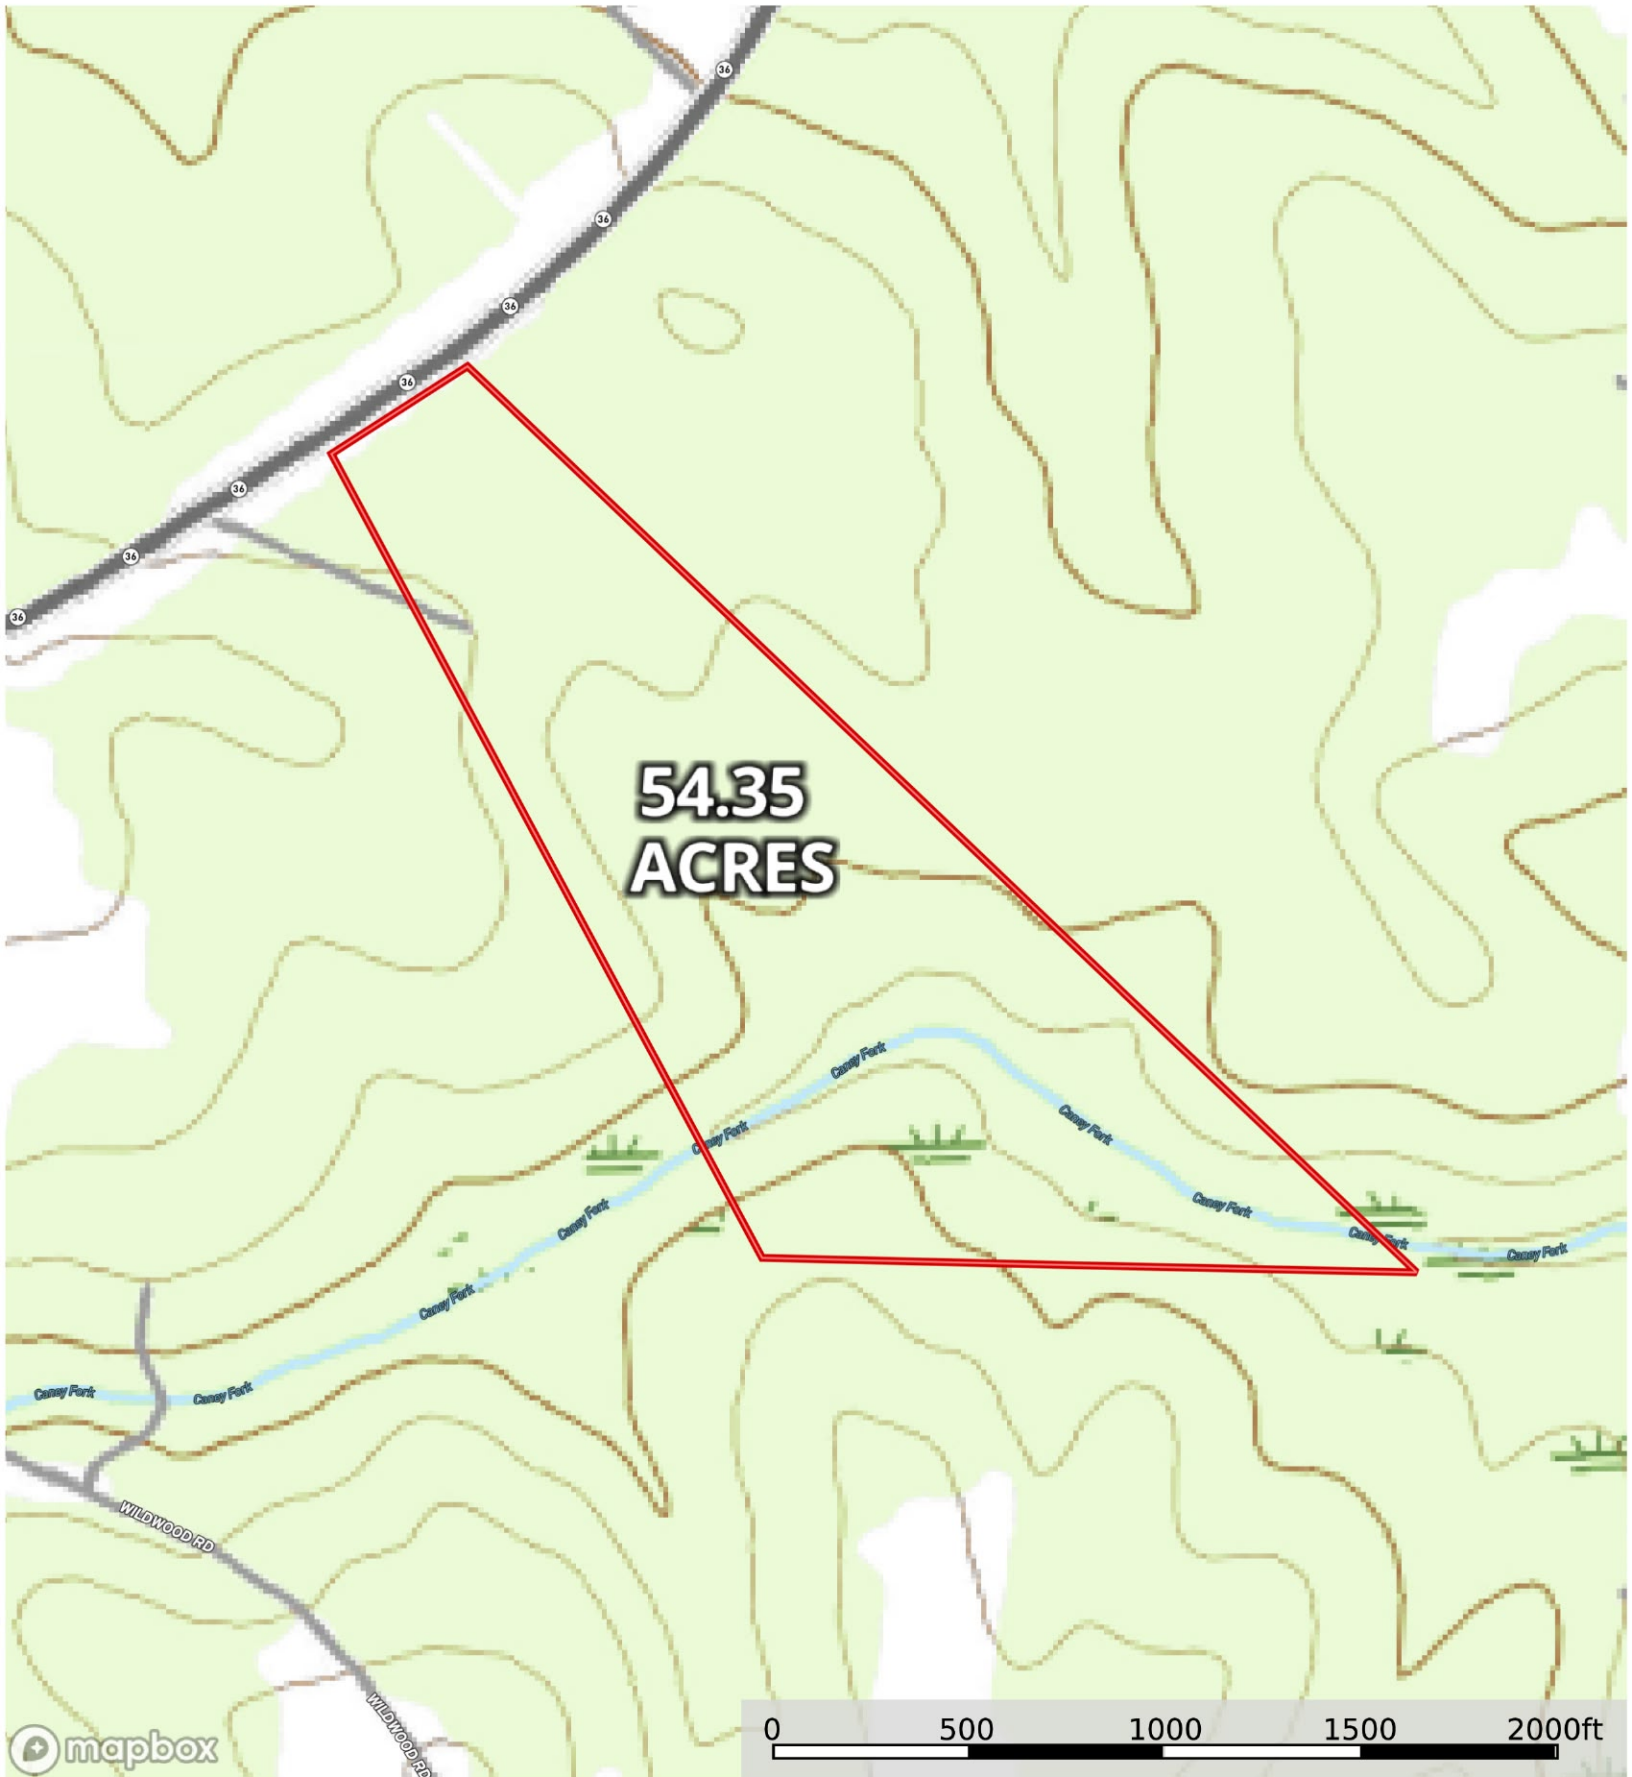

E Highway 36 ~ Tracts 3 & 4
Butts County, Georgia, 54.35 AC +/-

 Tracts 3 & 4 ~
54.35 Acres 1

 The information contained herein was obtained from sources deemed to be reliable. Land id® Services makes no warranties or guarantees as to the completeness or accuracy thereof.