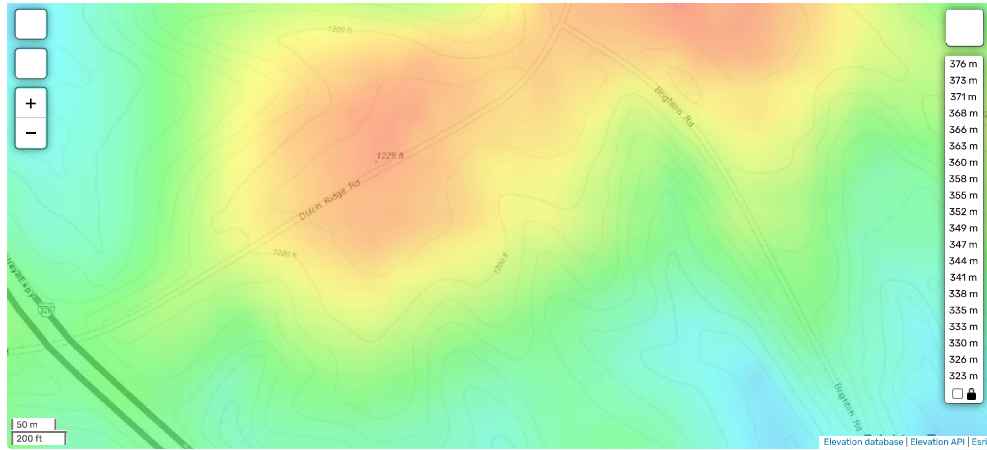

Brighton Township topographic map

United States > Pennsylvania > Beaver County > Brighton Township > Brighton Township

Click on the map to display elevation.

About this map

Name: Brighton Township topographic map, elevation, terrain.
Location: Brighton Township, Beaver County, Pennsylvania, United States (40.66755 -80.41898 40.74060 -80.30207)
Average elevation: 320 m
Minimum elevation: 202 m
Maximum elevation: 398 m