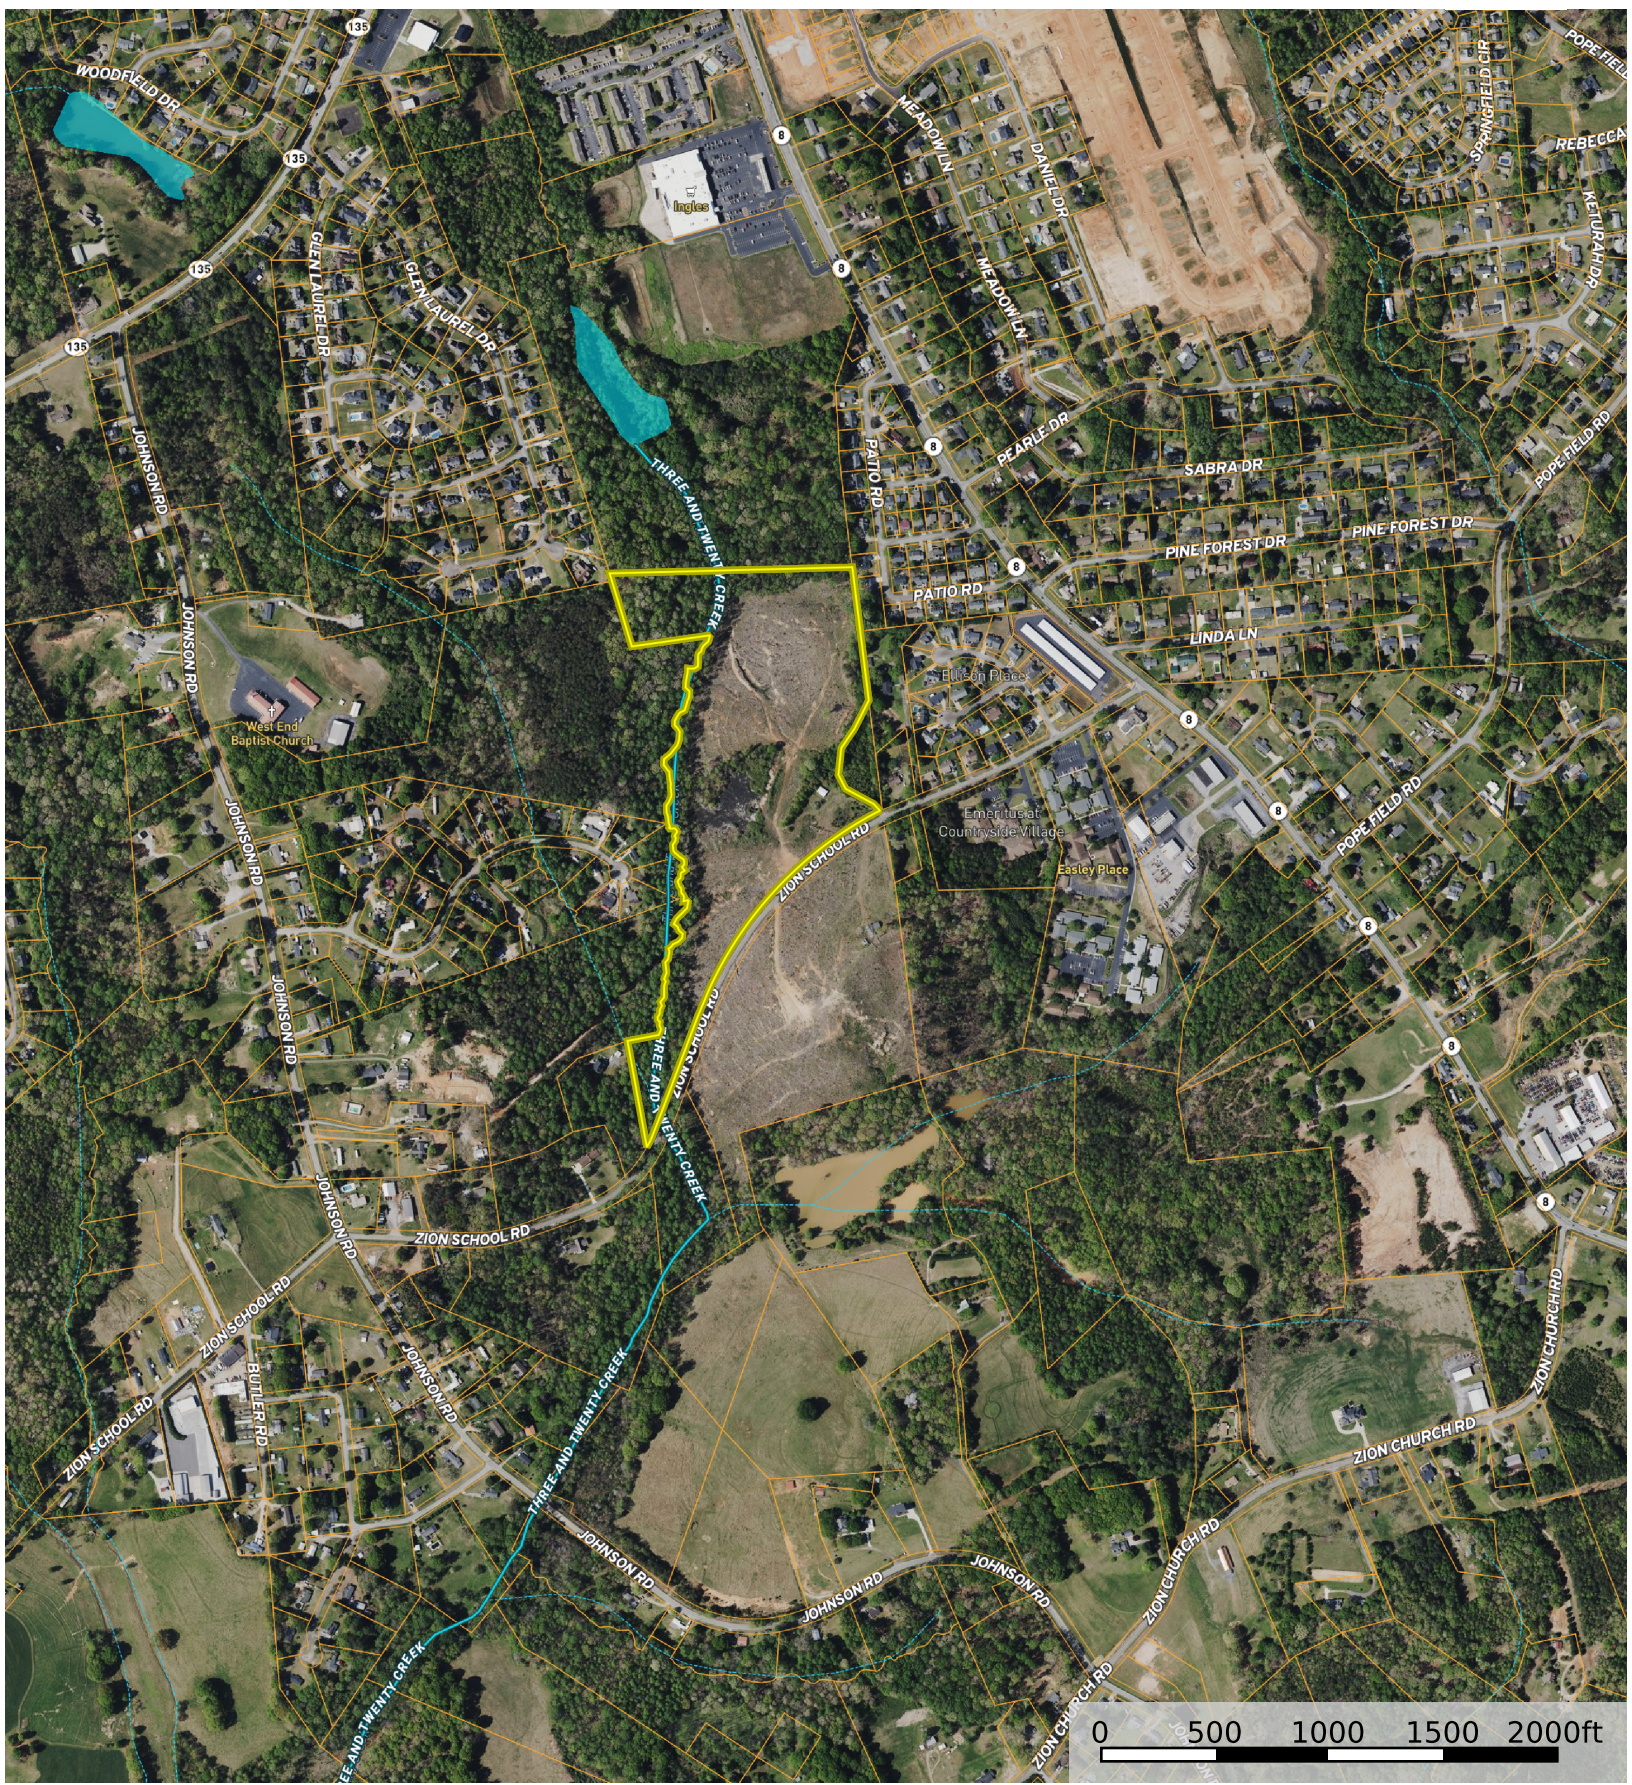

Lackey - Zion School Road - +/- 31.00 acres

South Carolina, AC +/-

- Boundary
- Stream, Intermittent
- River/Creek
- Water Body