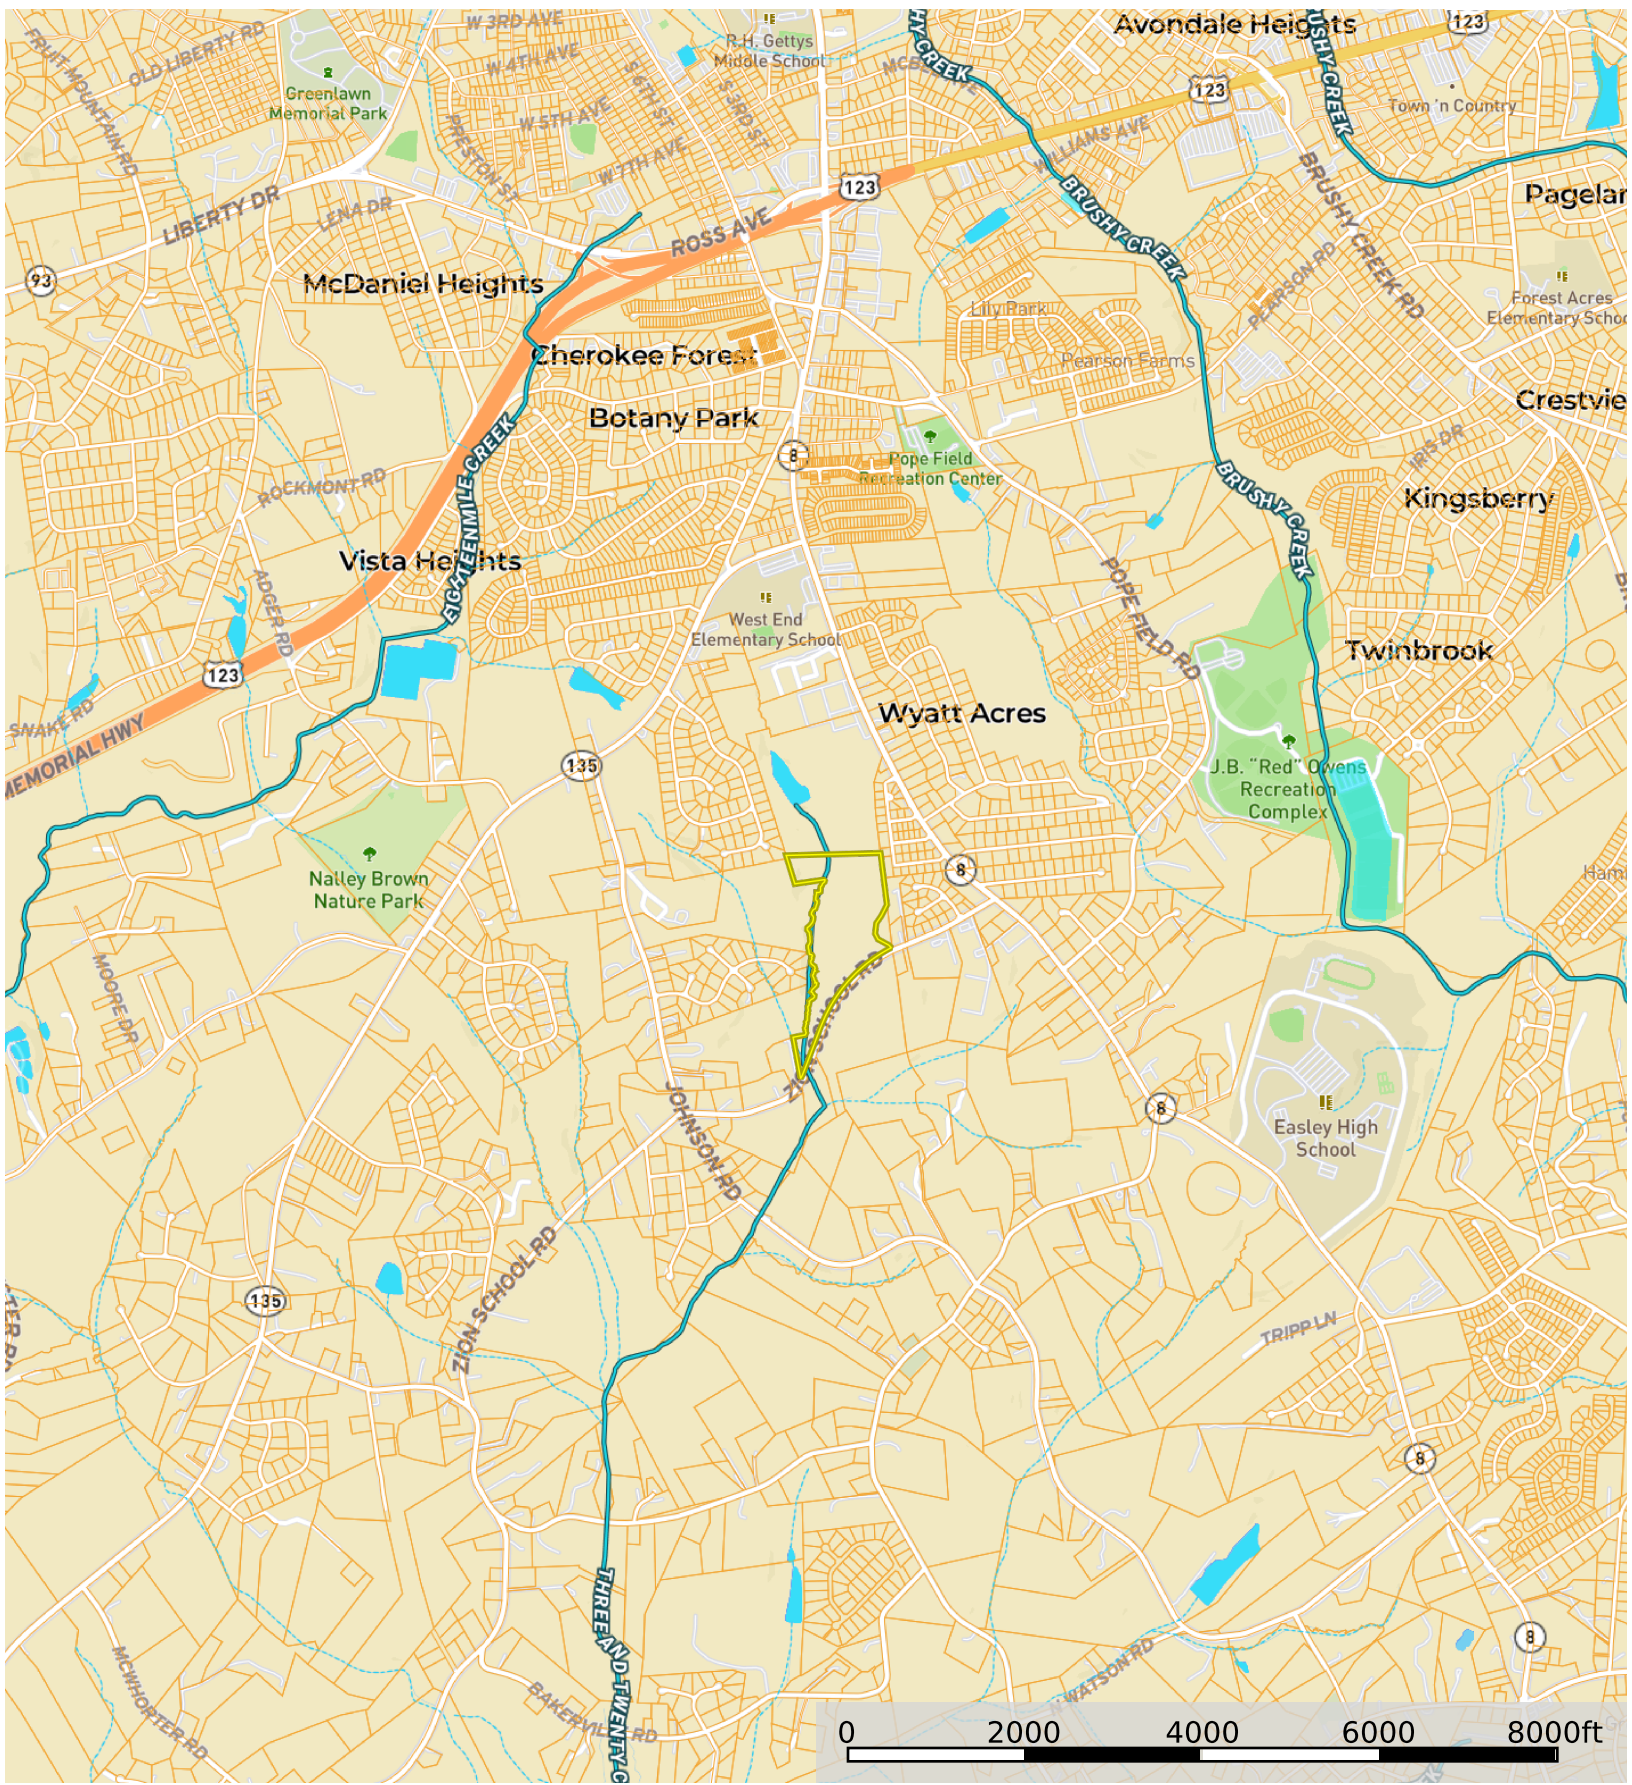

Lackey - Zion School Road - +/- 31.00 acres

South Carolina, AC +/-

- Boundary
- Stream, Intermittent
- River/Creek
- Water Body