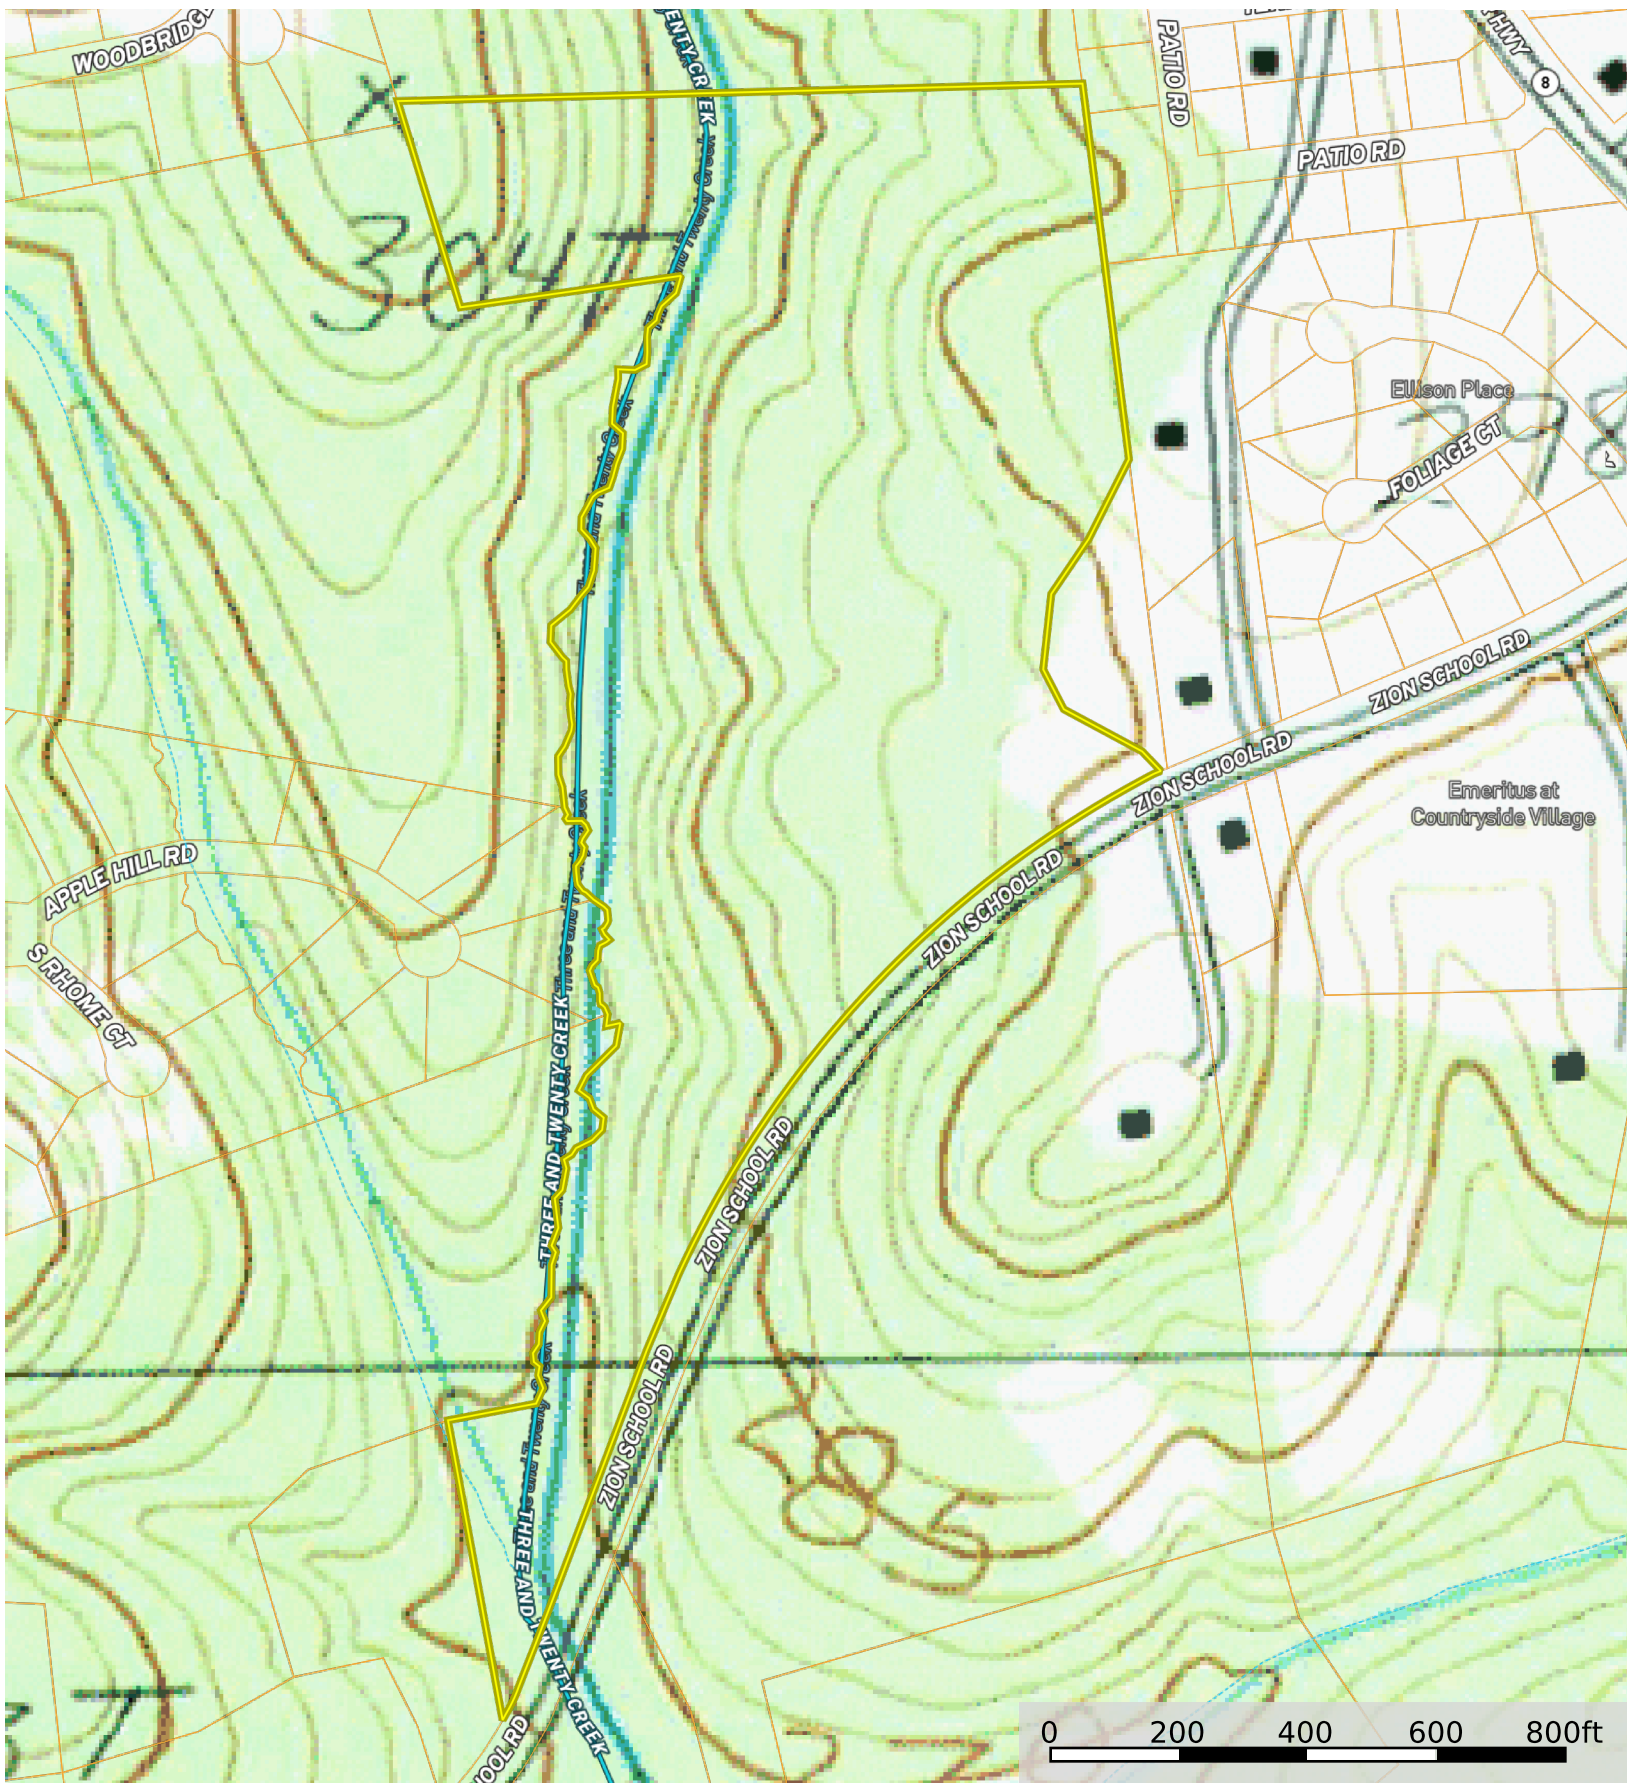

Lackey - Zion School Road - +/- 31.00 acres

South Carolina, AC +/-

- Boundary
- Stream, Intermittent
- River/Creek
- Water Body