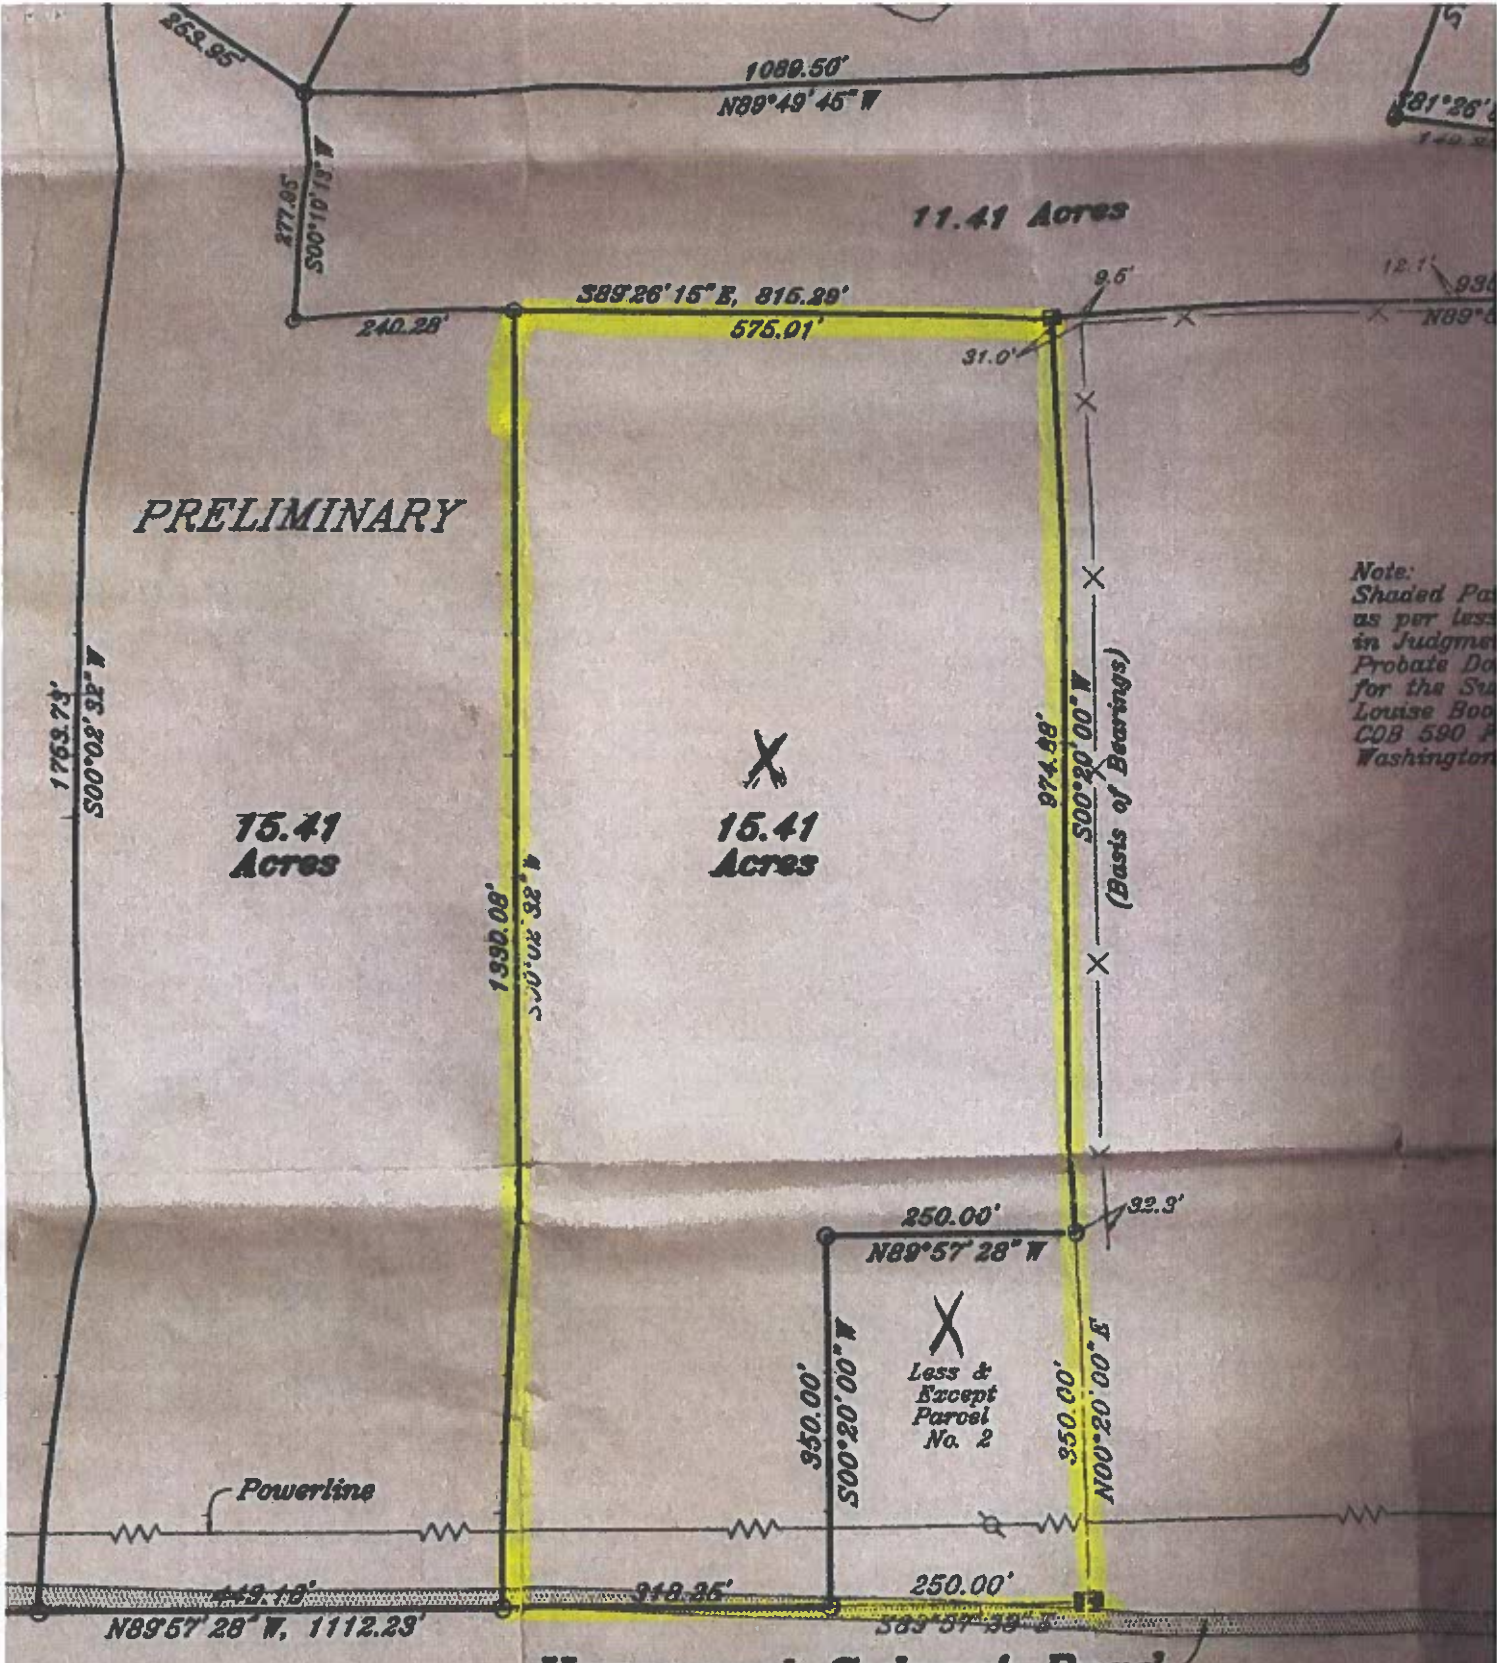

# Hammond Sylvest Road | Washington Parish | LA Mississippi, AC +/-

Boundary

Hammond Sylvest Road | Washington Parish | LA  
Mississippi, AC +/-

- Boundary
- 100 Year Floodplain
- 500 Year Floodplain
- Floodway
- Special
- Unmapped/ Not Included

Note:  
 Shaded Parcel  
 as per less  
 in Judgment  
 Probate Deed  
 for the State  
 Louise Board  
 COB 590 A  
 Washington

**Hammond Sylvest Road**  
 Public Gravel Road as per  
 records of Washington  
 Parish Police Jury

THIS MAP IS IN ACCORDANCE WITH THE MINIMUM STANDARD  
 DETAILED REQUIREMENTS PURSUANT TO THE ACCURACY  
 STANDARDS OF A C SURVEY AND THE APPLICABLE STANDARDS  
 OF PRACTICE CITED IN LAC 46:XXI.  
 THIS MAP IS IN ACCORDANCE WITH A PHYSICAL SURVEY MADE  
 ON THE GRAYND UNDER THE SUPERVISION OF THE UNDERSIGNED.

Building  
 determined  
 prior to  
 Legend:  
 1/2"  
 1/4"  
 1/8"