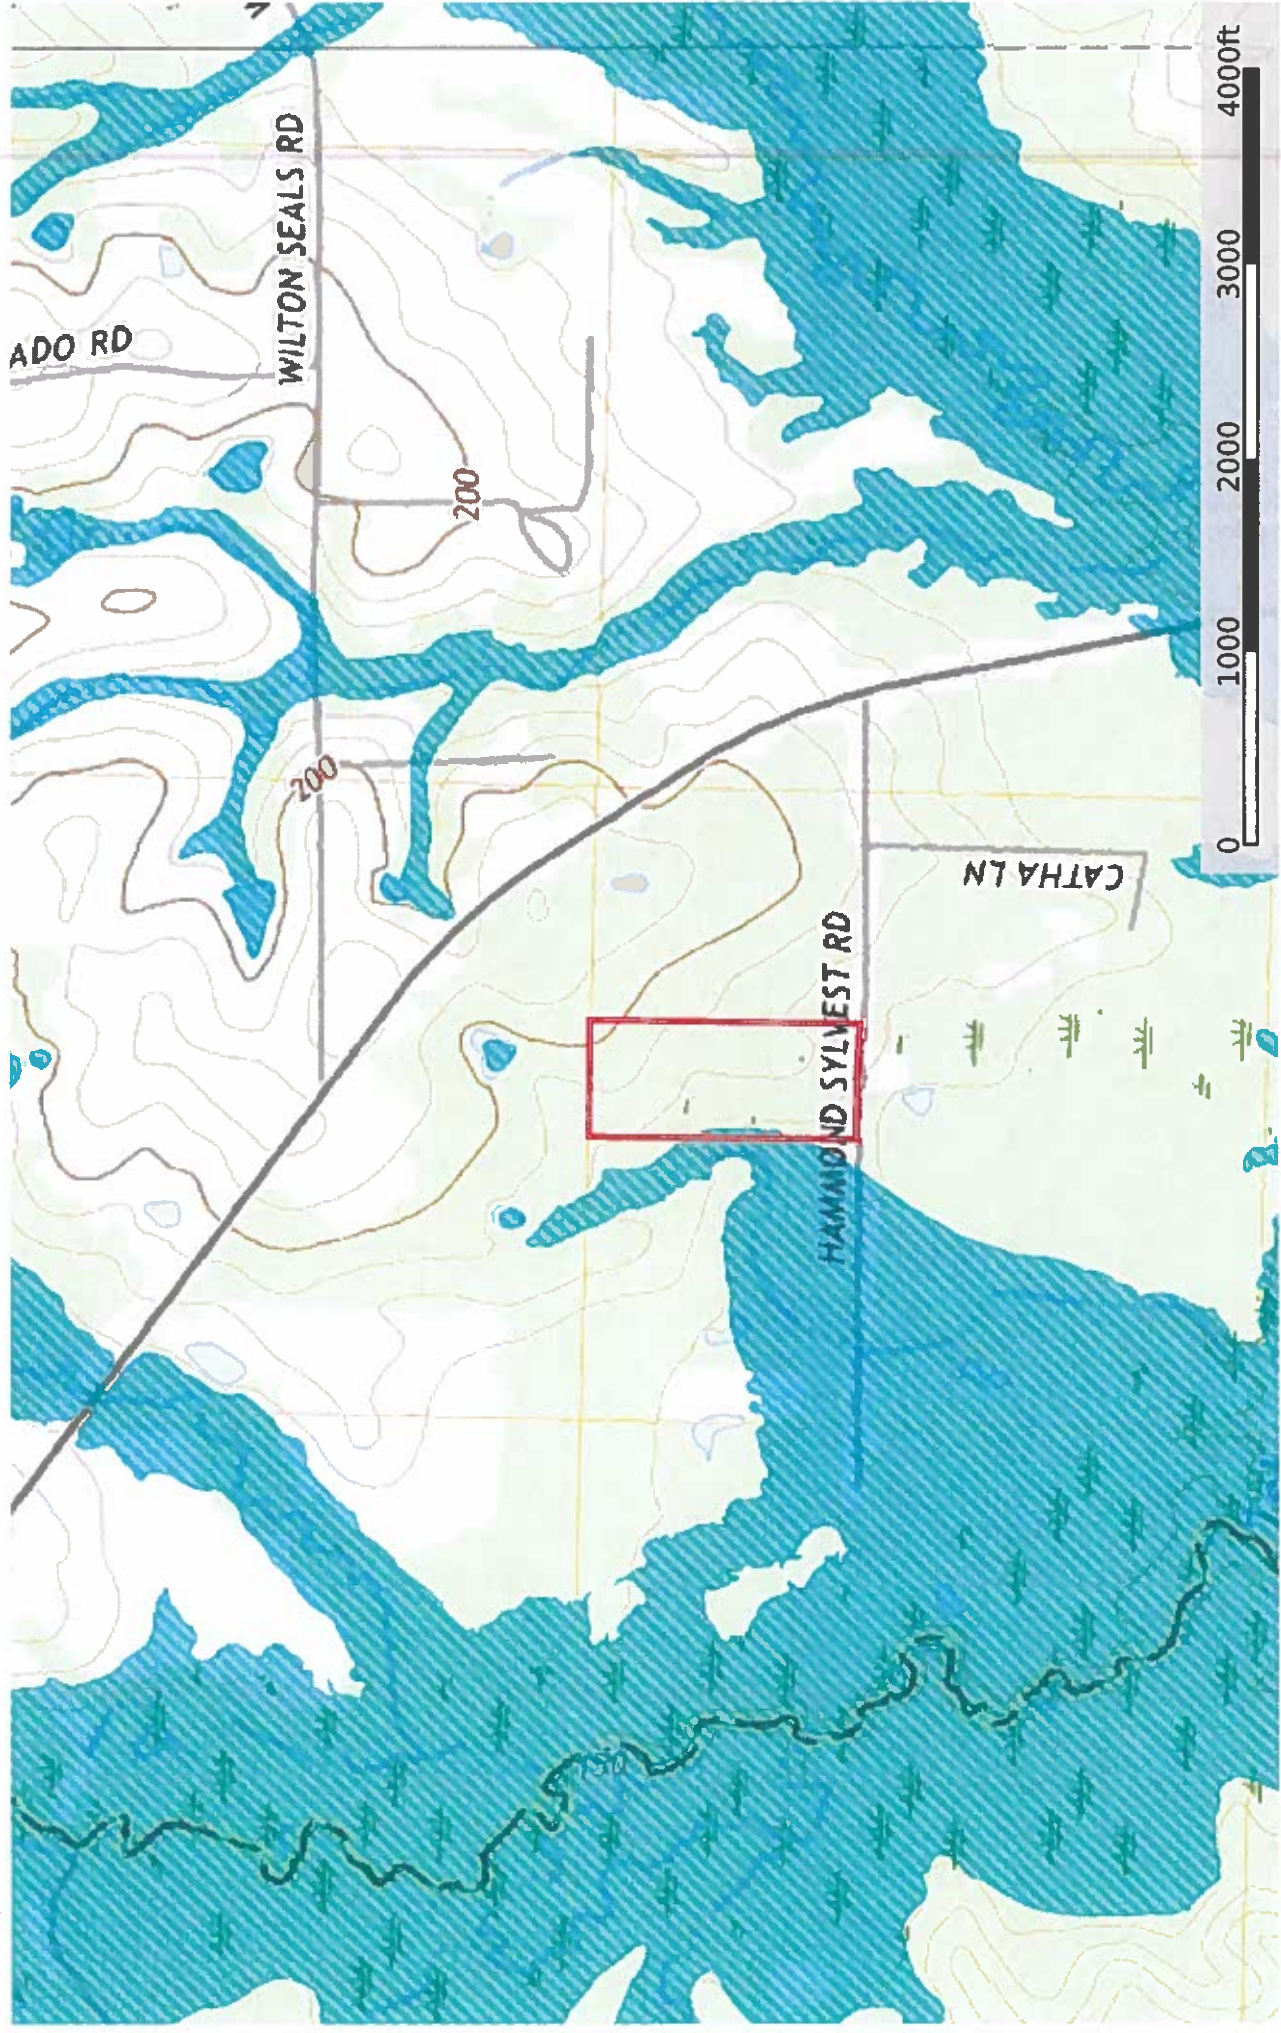

# Hammond Sylvest Road | Washington Parish | LA Mississippi, AC +/-

Boundary

Hammond Sylvest Road | Washington Parish | LA  
Mississippi, AC +/-

- Boundary
- 100 Year Floodplain
- 500 Year Floodplain
- Floodway
- Special
- Unmapped/ Not Included

Note:  
 Shaded Parcel  
 as per less  
 in Judgment  
 Probate Deed  
 for the State  
 Louise Board  
 COB 590 A  
 Washington

**Hammond Sylvest Road**  
 Public Gravel Road as per  
 records of Washington  
 Parish Police Jury

THIS MAP IS IN ACCORDANCE WITH THE MINIMUM STANDARD  
 DETAILED REQUIREMENTS PURSUANT TO THE ACCURACY  
 STANDARDS OF A C SURVEY AND THE APPLICABLE STANDARDS  
 OF PRACTICE CITED IN LAC 46:XXI.  
 THIS MAP IS IN ACCORDANCE WITH A PHYSICAL SURVEY MADE  
 ON THE GRAYND UNDER THE SUPERVISION OF THE UNDERSIGNED.

Building  
 determined  
 prior to  
 Legend:  
 1/2"  
 1/4"  
 1/8"