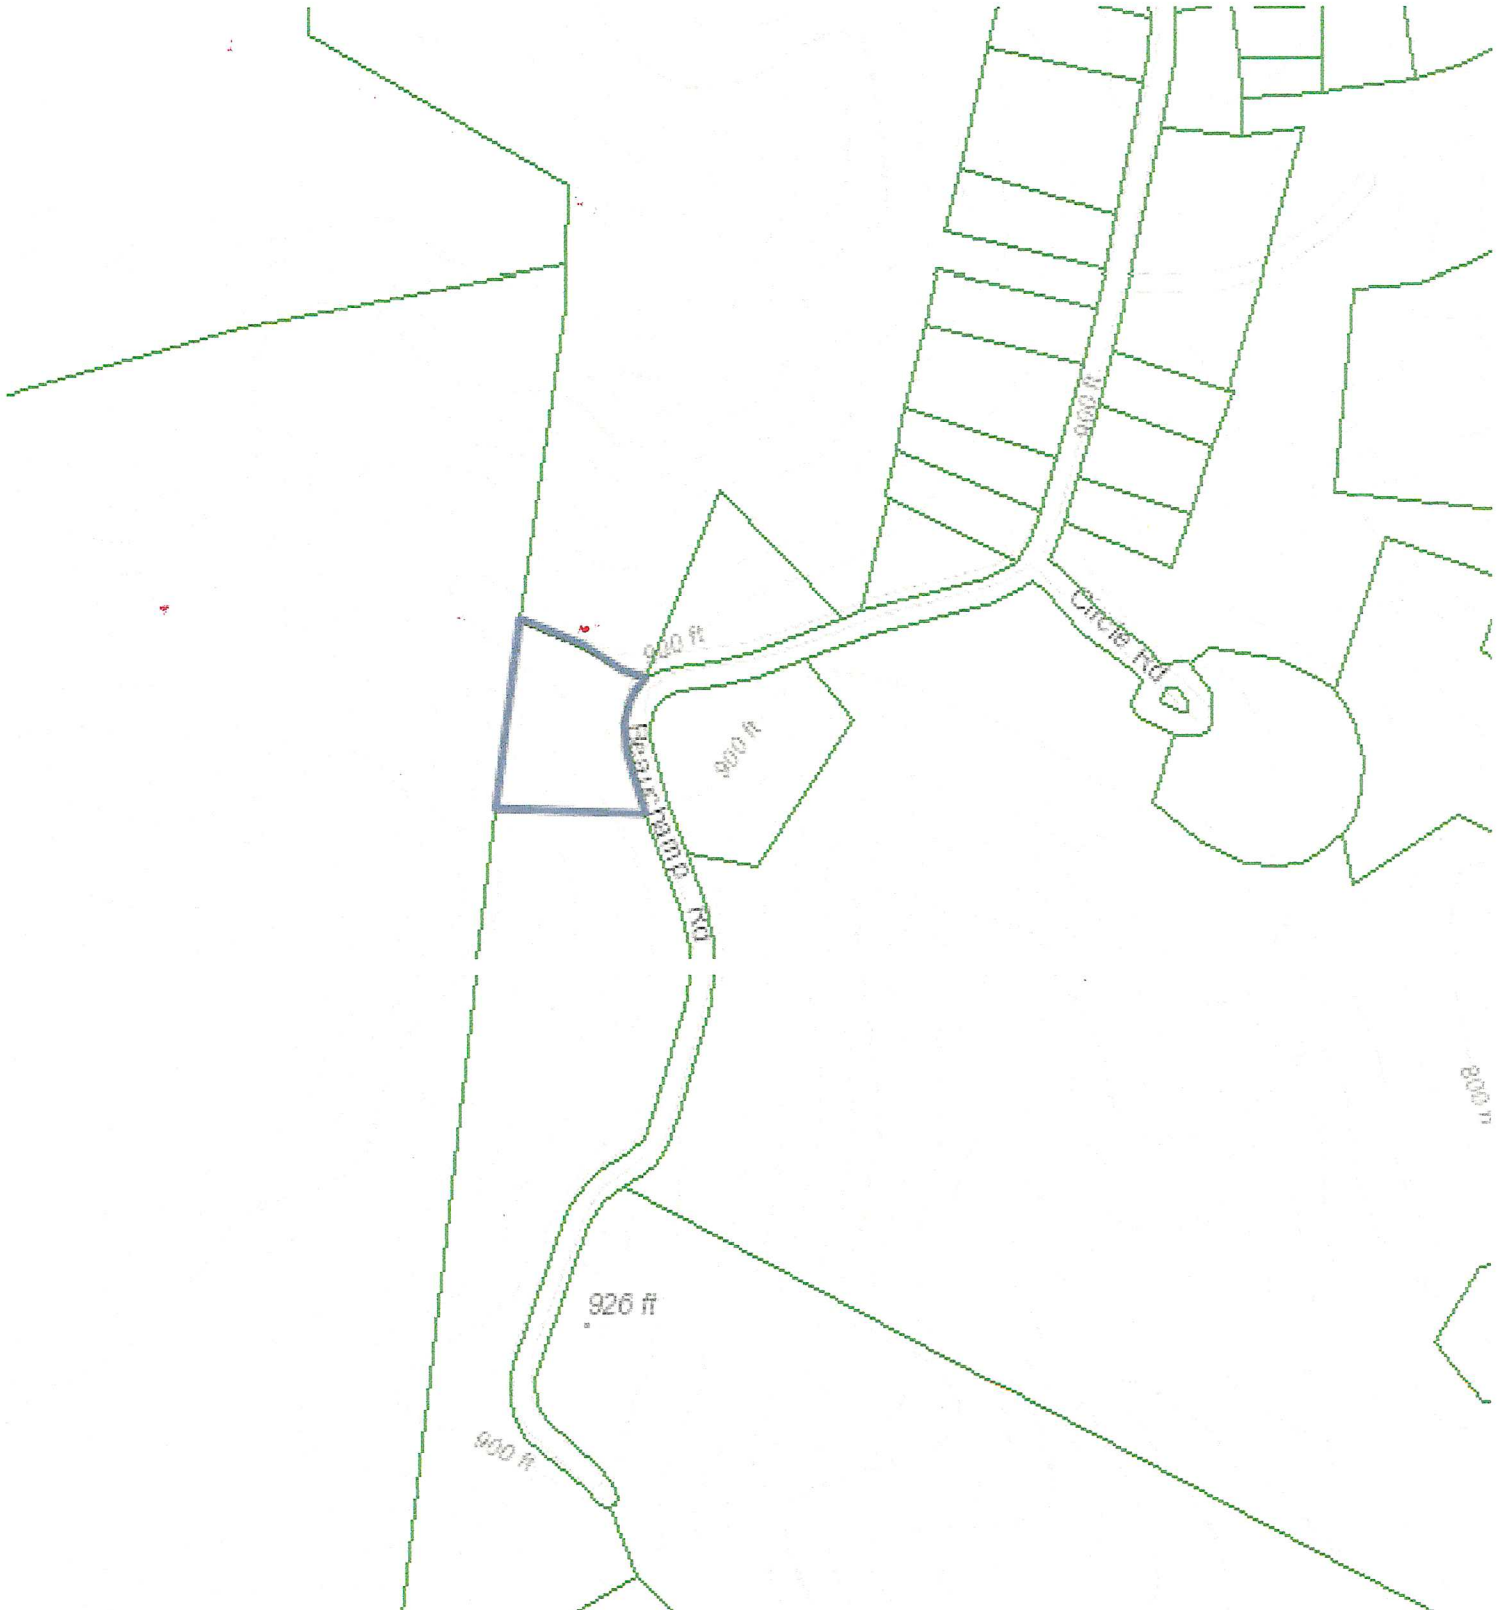

Debra Dodd  
No. 1 Quality Realty  
931-397-1660  
debradodd@no1qualityrealty

Map for Parcel Address: Sulphur Crk KY 42717 Parcel ID: 070-00-00-013.06

© 2026 Courthouse Retrieval System, Inc. All Rights Reserved.  
Information Deemed Reliable But Not Guaranteed.

Debra Dodd  
No. 1 Quality Realty  
931-397-1660  
debradodd@no1qualityrealty

Map for Parcel Address: Sulphur Crk KY 42717 Parcel ID: 070-00-00-013.06

Debra Dodd  
No. 1 Quality Realty  
931-397-1660  
debradodd@no1qualityrealty

# MLS Tax Suite™

Powered by CRS Data

Map for Parcel Address: Sulphur Crk KY 42717 Parcel ID: 070-00-00-013.06

Debra Dodd  
No. 1 Quality Realty  
931-397-1660  
debradodd@no1qualityrealty

Map for Parcel Address: Sulphur Crk KY 42717 Parcel ID: 070-00-00-013.06