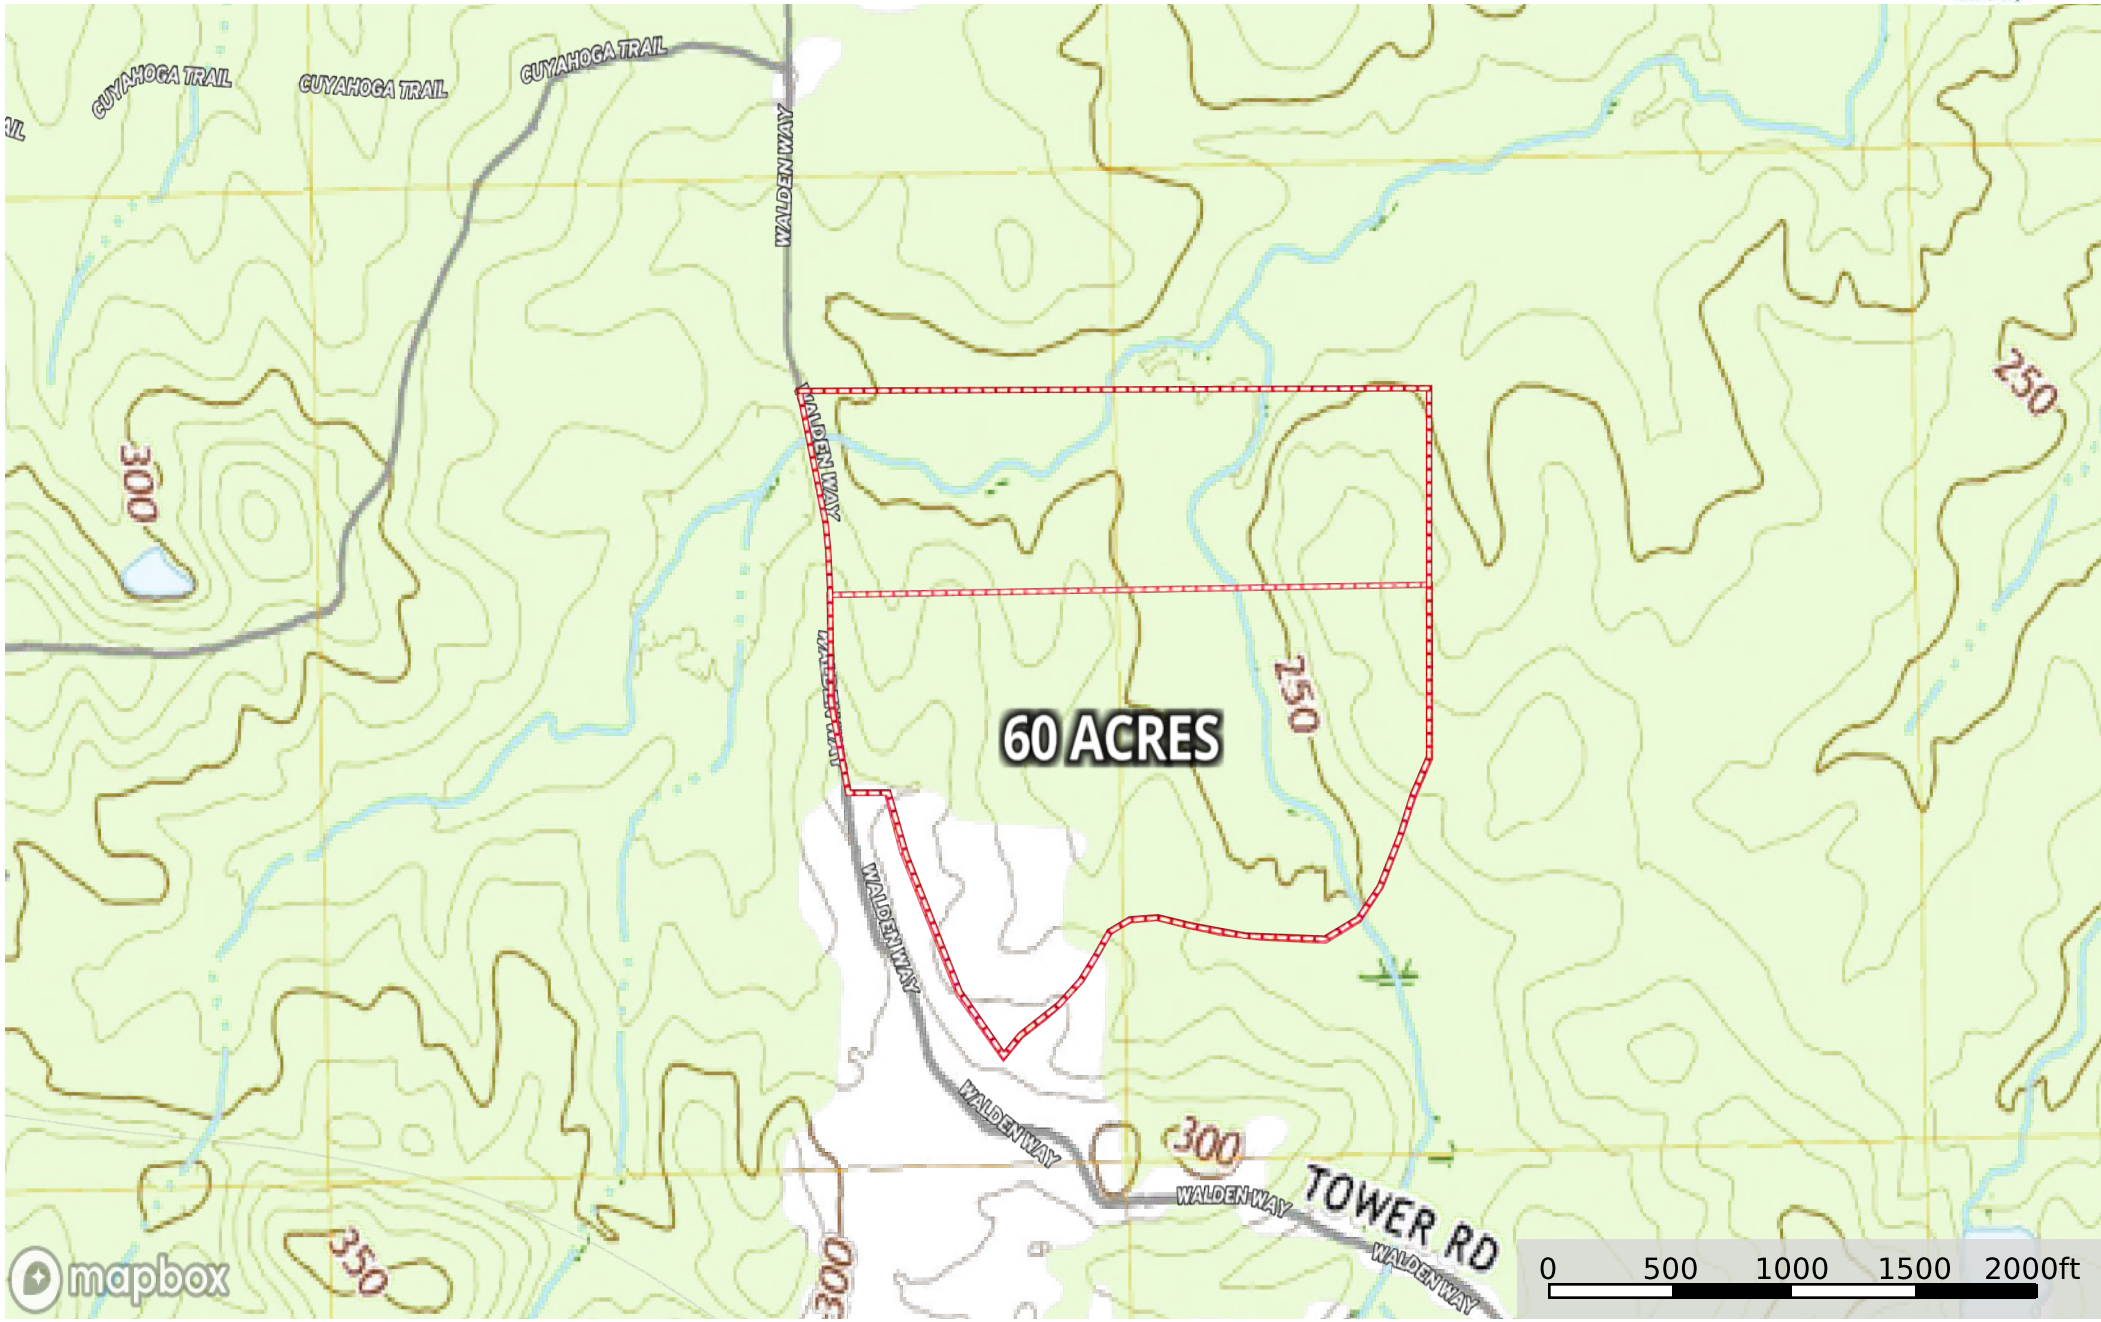

100/ 60 Walden Way bw

Mississippi, AC +/-

Boundary Boundary 1 1

100/ 60 Walden Way bw

Mississippi, AC +/-

Boundary Boundary 11

100/ 60 Walden Way bw

Mississippi, AC +/-

Boundary Boundary 1 1

60 ACRES

CUYAHOGA TRAIL

WALDEN WAY

WALDEN WAY

WALDEN WAY

WALDEN WAY

Boundary Boundary 11