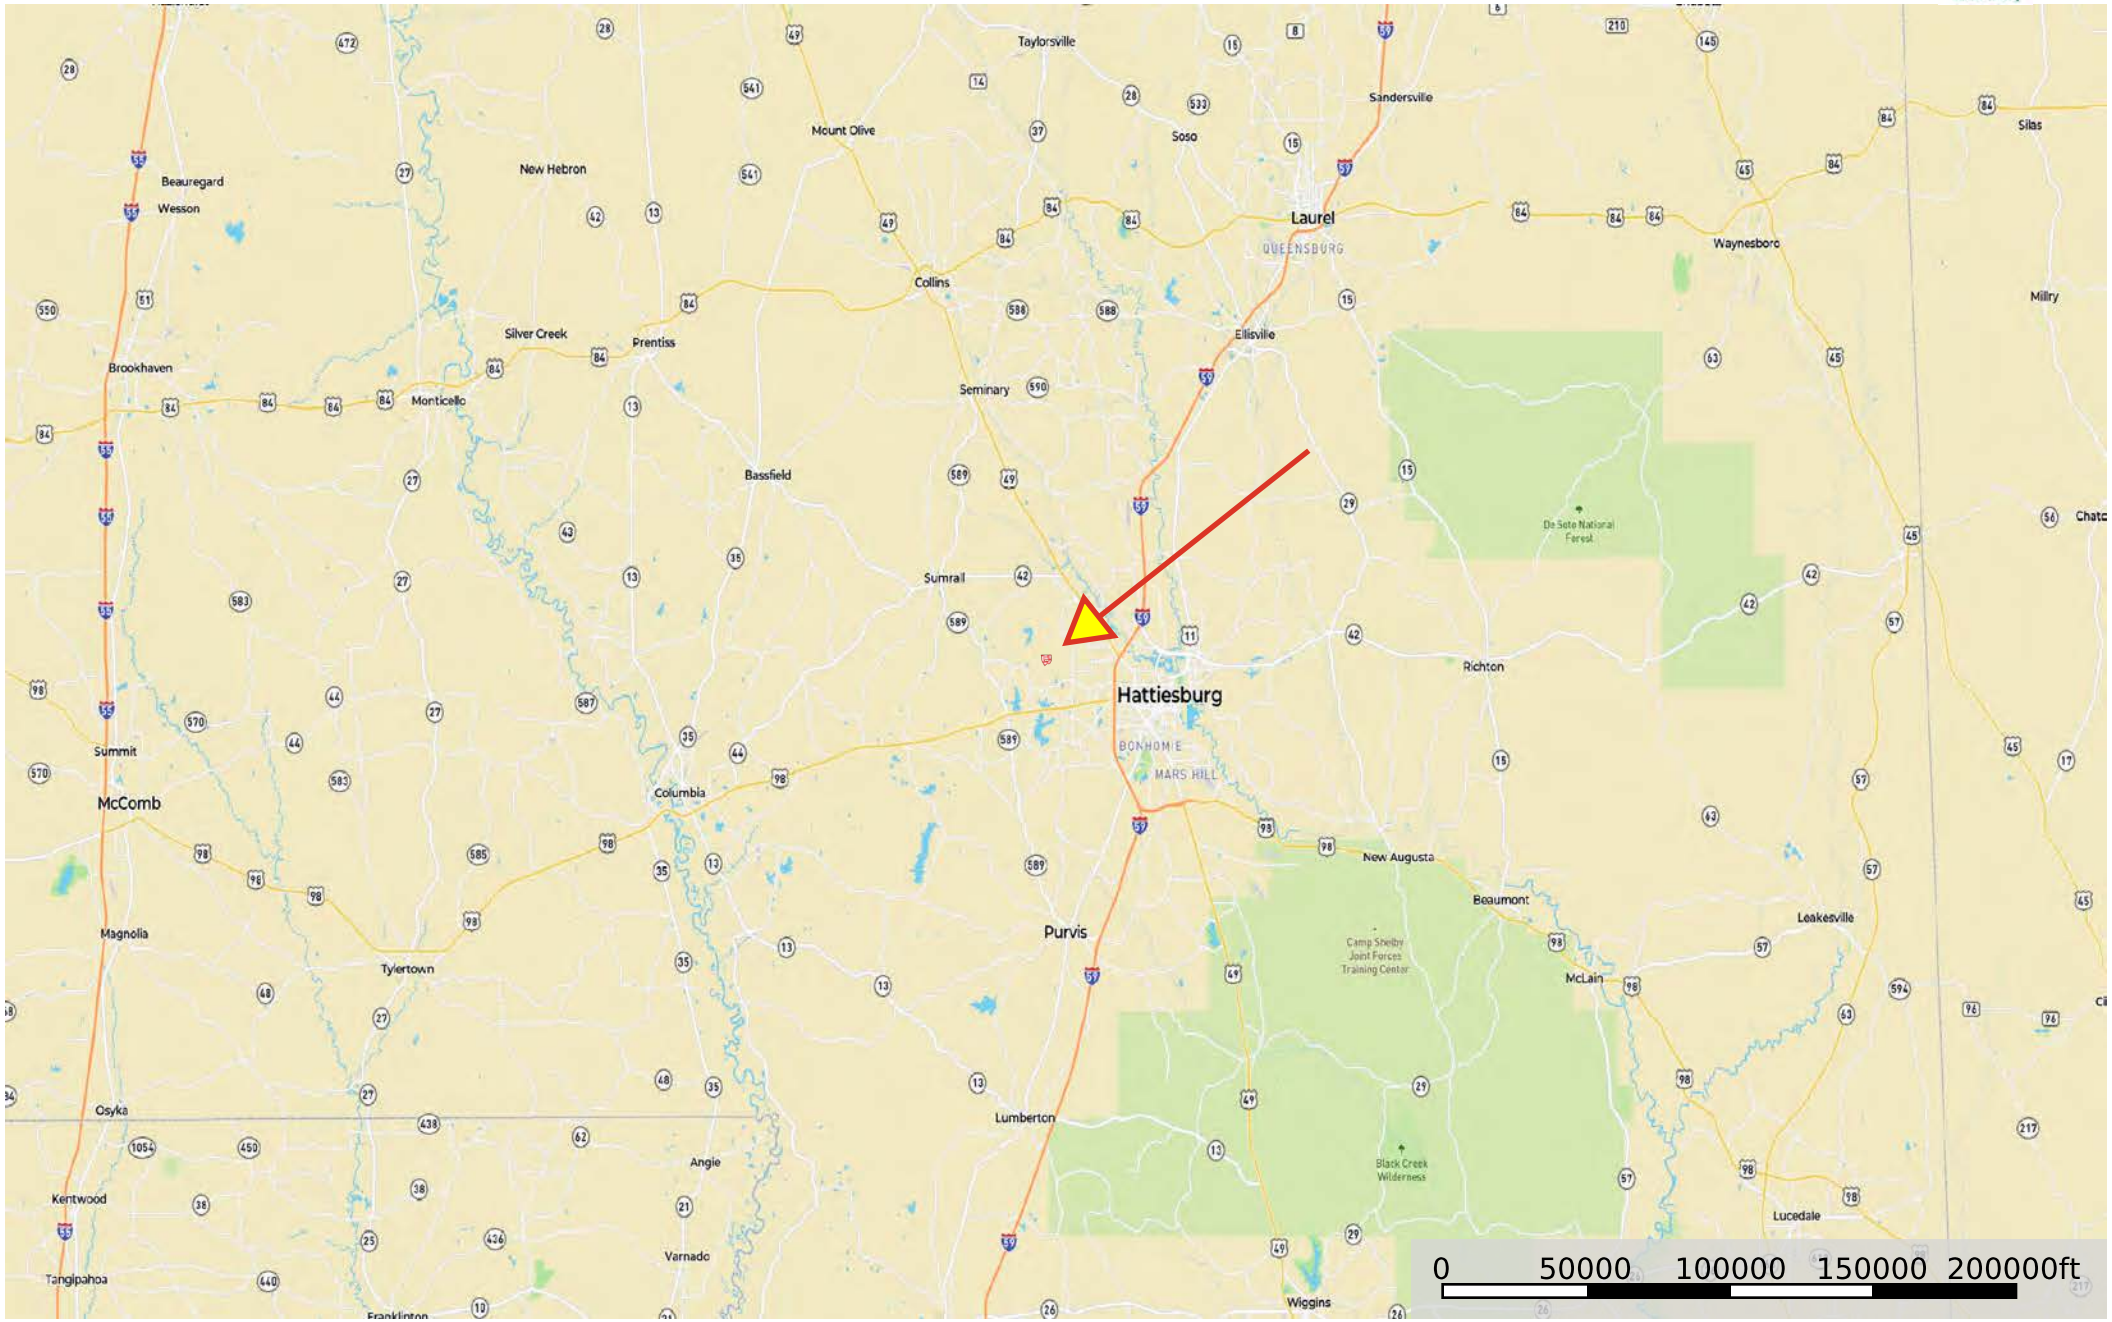

100/ 60 Walden Way bw

Mississippi, AC +/-

Boundary Boundary 1 1

100/ 60 Walden Way bw

Mississippi, AC +/-

Boundary Boundary 11

100/ 60 Walden Way bw

Mississippi, AC +/-

Boundary Boundary 1 1

60 ACRES

CUYAHOGA TRAIL

WALDEN WAY

WALDEN WAY

WALDEN WAY

WALDEN WAY

Boundary Boundary 11