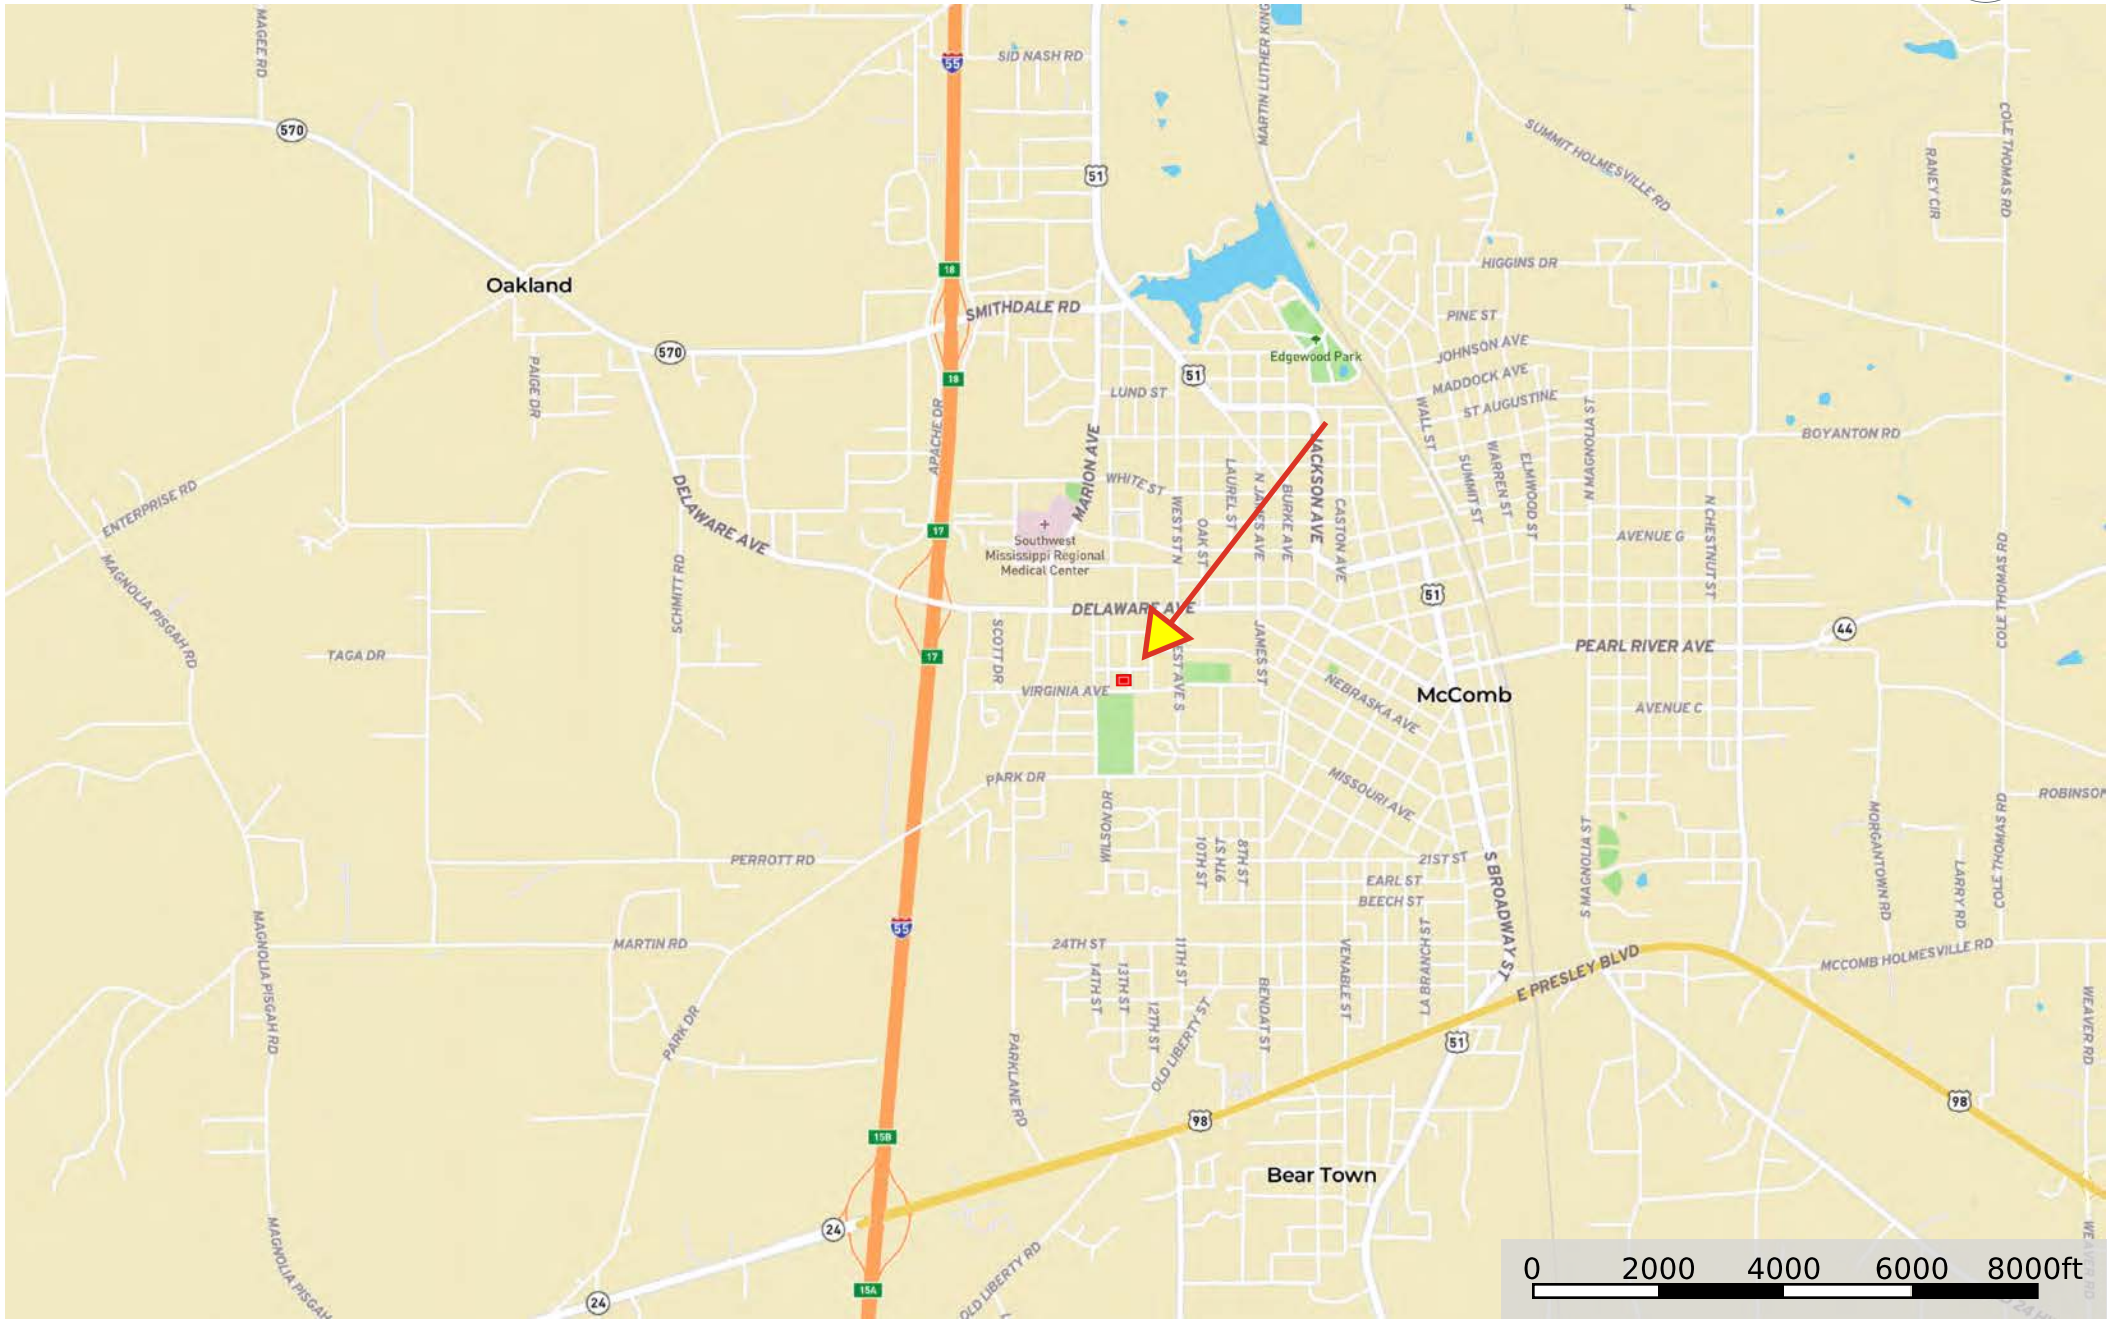

312 Butler KM

Mississippi, AC +/-

Boundary

312 Butler KM

Mississippi, AC +/-

Boundary