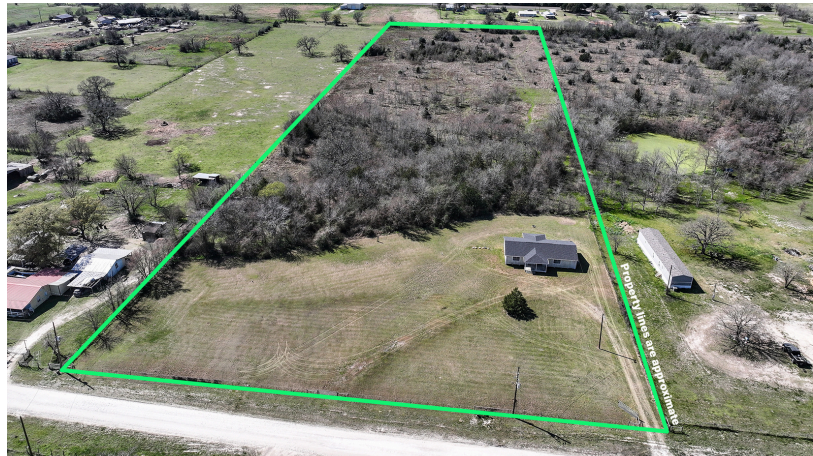

20471 ROY HALL  
BEDIAS, TEXAS

1,800 SQ FT | 4 BEDROOMS | 3 BATHROOMS | 12 ± ACRES

# 20471 ROY HALL

Situated on 12 acres, this property offers a blend of open pasture and wooded property. The front portion of the land is cleared, providing space for animals or additional improvements, while the wooded back section allows for recreational use and exploring. The 1800 sqft home features 4 bedrooms and 3 full baths, including two ensuite bedrooms for added flexibility. A spacious living area opens to the combined kitchen and dining area, creating a functional layout for everyday living and gathering. Just off the kitchen, a dedicated laundry and pantry space adds convenience and storage. Front and back porches extend the living space outdoors and are ready to be personalized to suit your style. Come take a look and make it yours!